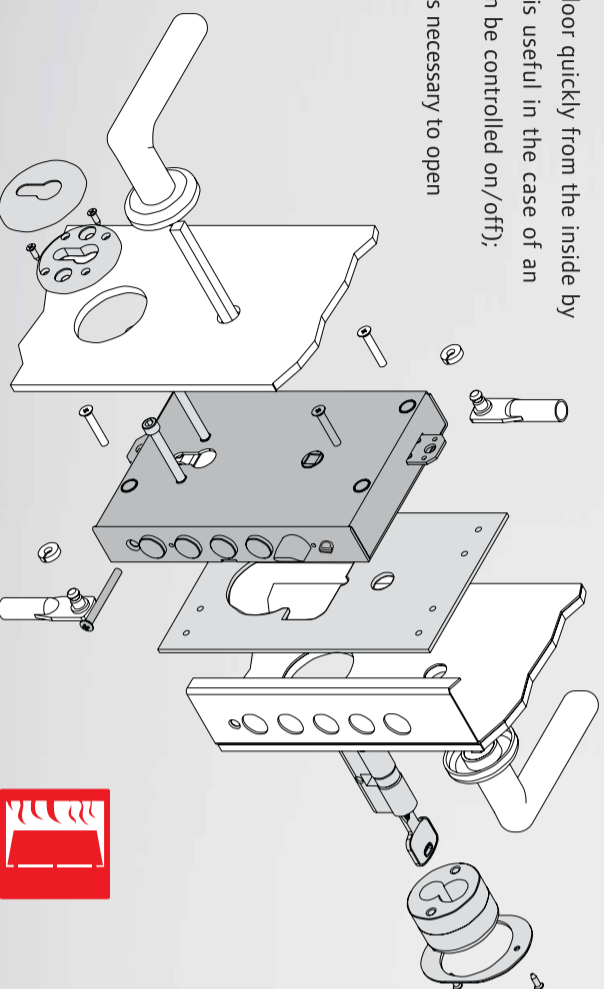

### ComFortlock. The newly designed lock to lock and unlock armoured doors in just one 'click'.

CISA launches its new lock for residential buildings combining security and user-friendliness.

**ComFortlock means an extremely practical entrance and exit system for the user, which is at the same time intrusion-proof in compliance with top CISA quality standards:**

- by simply rotating the handle upwards, the armoured door can be fully secured from the inside and the outside (by controlling the deadbolts and additional locking points);
- from the inside (at the user's discretion), quick opening can be obtained by simply rotating the handle downwards. This function is controlled by the homeowner, who can enable/disable it with a single, simple operation;
- the possibility to open the door quickly from the inside by simply rotating the handle is useful in the case of an emergency (this function can be controlled on/off);
- user security: the key is always necessary to open the door from the outside.