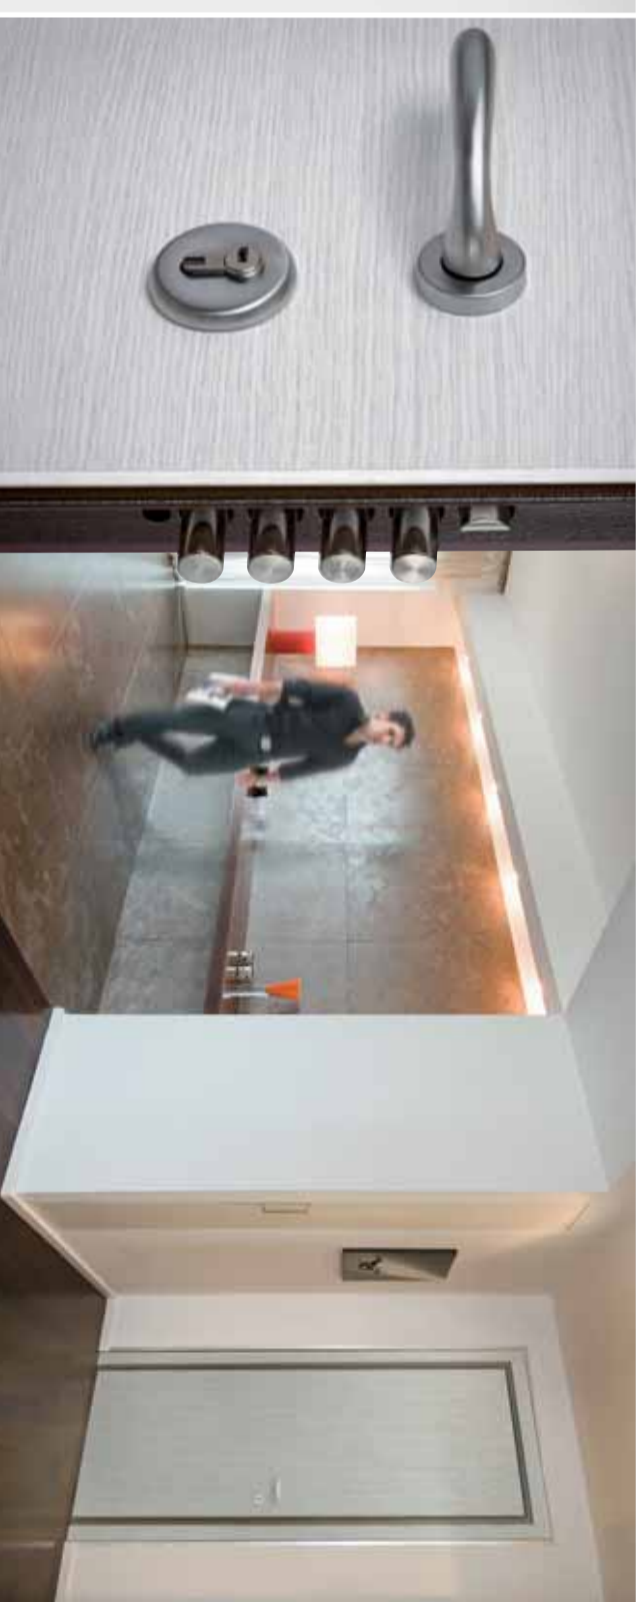

- by simply rotating the handle upwards, the armoured door can be fully secured from the inside and the outside (by controlling the deadbolts and additional locking points);
- from the inside (at the user's discretion), quick opening can be obtained by simply rotating the handle downwards. This function is controlled by the homeowner, who can enable/disable it with a single, simple operation;
- the possibility to open the door quickly from the inside by simply rotating the handle is useful in the case of an emergency (this function can be controlled on/off);
- user security: the key is always necessary to open the door from the outside.