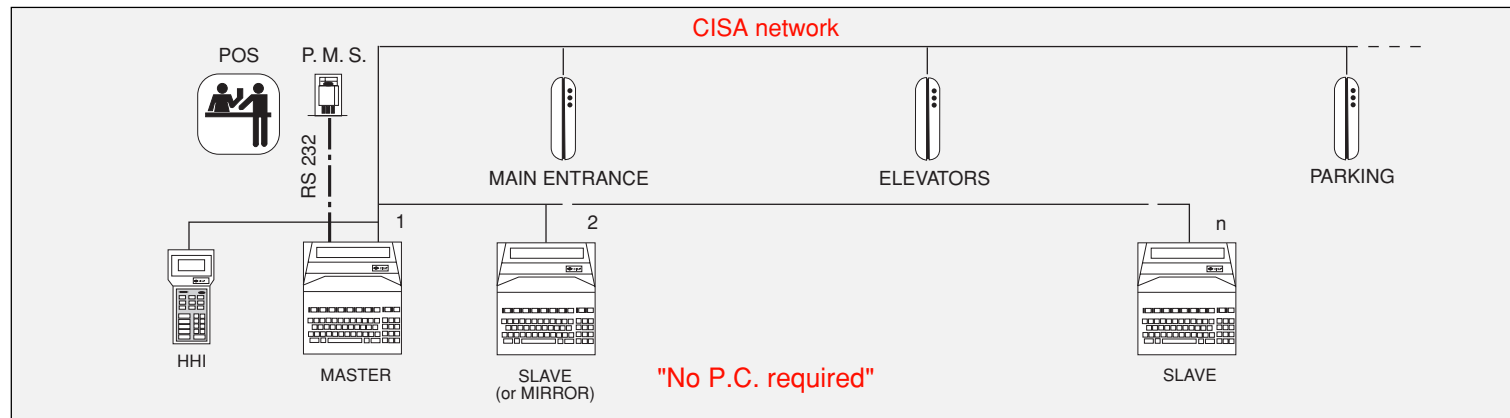

CS 9580: The next generation locking system

All the above trade marks are registered by the respective companies. CISA reserves the right to modify without prior notice the shape, dimensions and/or functional characteristics of the above mentioned products.