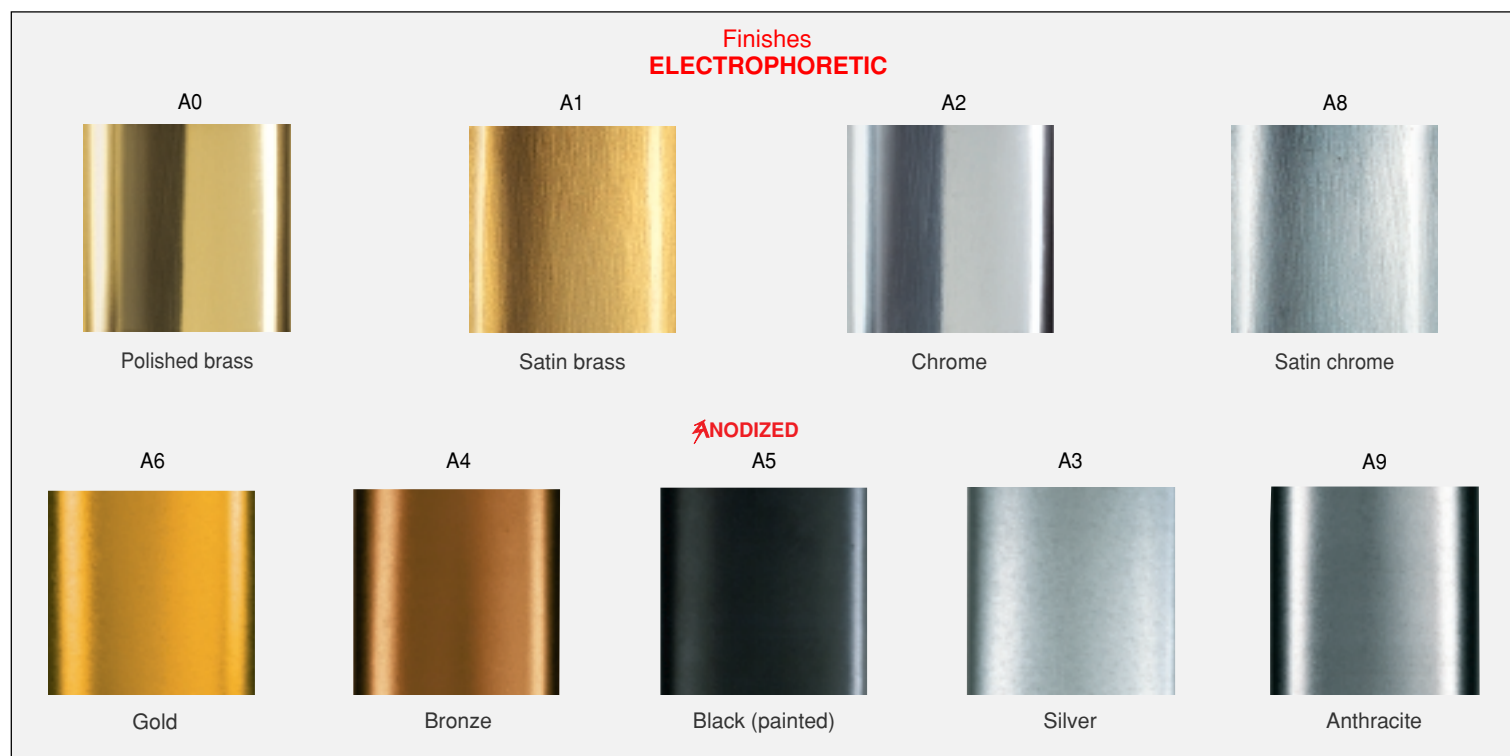

CS 9580: The next generation locking system

All the above trade marks are registered by the respective companies. CISA reserves the right to modify without prior notice the shape, dimensions and/or functional characteristics of the above mentioned products.