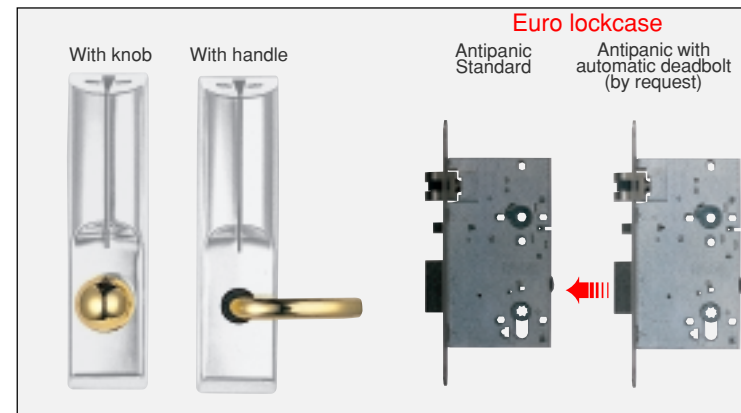

CS 9580: The next generation locking system

All the above trade marks are registered by the respective companies. CISA reserves the right to modify without prior notice the shape, dimensions and/or functional characteristics of the above mentioned products.

 **IR Security & Safety**

PDE135

SWIPE TECHNOLOGY
Vertical auto-cleaning reader prevents dust accumulation and damage typically caused by insertion of coins, needles... and other objects. The design and position of the reader conforms to standard door preparation which preserves fire rating and acoustic performance.

USER FRIENDLY
User friendly and easy maintenance.

AUTOMATIC DEADBOLT
In the antipanic lock the deadbolt is automatically thrown when door is closed for added security. (Standard mortise also available).

TSP MECHANICAL OVERRIDE
No need for low-security drill points!!!
Hidden 3 time recodable TSP (Top Security Profile) system based on:
- side Bitting System cylinder (*patented*).
- A series of 3 Master Keys with special TSP keyway (*patented*).
- Security Card for authorisation and safe key and/or cylinder duplication.
- Usage recorded in the Audit Trail.
- Possibility to have the same master key system for both locks and guestroom safes.