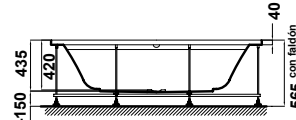

BAÑERA RECTANGULAR 180 x 80 cm.
180 x 80 RECTANGULAR BATH

EMMA RECTANGULAR	CARACTERÍSTICAS TÉCNICAS / TECHNICAL CHARACTERISTICS	160 X 75	170 X 75	170 X 75	170 X 80	180 X 80
Sin bastidor / Without framework		# 64400	# 64300	-----	# 64200	# 64100
Con bastidor. Sin faldón / With framework. Without panel		# 64410	# 64310	-----	# 64210	# 64110
HIDROMASAJE AGUA Y PULSADOR. SIN FALDÓN / WITH WATER HYDROMASSAGE AND PUSH-BUTTON. WITHOUT PANEL		# 64420	# 64320	# 64369	# 64220	# 64120
HIDROMASAJE AGUA-AIRE Y PULSADOR. SIN FALDÓN / WITH WATER-AIR HYDROMASSAGE AND PUSH-BUTTON. WITHOUT PANEL		# 64423	# 64323	-----	# 64223	# 64123
HIDROMASAJE AGUA-AIRE, SISTEMA BLUETOOTH, OLAS Y PULSADOR. SIN FALDÓN / WITH WATER-AIR HYDROMASSAGE, BLUETOOTH SYSTEM, WAVES AND PUSH-BUTTON. WITHOUT PANEL		# 64427	# 64327	-----	# 64227	# 64127
MI Bastidor. Con faldón. Mano izquierda / With framework. With panel. Left Hand		# 64412	# 64312	-----	# 64212	# 64112
MI HIDROMASAJE AGUA Y PULSADOR. CON FALDÓN. MANO IZQUIERDA / WITH WATER HYDROMASSAGE AND PUSH-BUTTON. WITH PANEL. LEFT HAND		# 64421	# 64321	# 64371	# 64221	# 64121
MI HIDROMASAJE AGUA-AIRE Y PULSADOR. CON FALDÓN. MANO IZQUIERDA / WITH WATER-AIR HYDROMASSAGE AND PUSH-BUTTON. WITH PANEL. LEFT HAND		# 64425	# 64325	-----	# 64225	# 64125
MI SISTEMA COMPLETO *con faldón mano izquierda / COMPLETE SYSTEM * - with left hand panel-		# 64429	# 64329	-----	# 64229	# 64129
MD Bastidor. Con faldón. Mano derecha / With framework. With panel. Right Hand		# 64413	# 64313	-----	# 64213	# 64113
MD HIDROMASAJE AGUA Y PULSADOR. CON FALDÓN. MANO DERECHA / WITH WATER HYDROMASSAGE AND PUSH-BUTTON. WITH PANEL. RIGHT HAND		# 64422	# 64322	# 64372	# 64222	# 64122
MD HIDROMASAJE AGUA-AIRE Y PULSADOR. CON FALDÓN. MANO DERECHA / WITH WATER-AIR HYDROMASSAGE AND PUSH-BUTTON. WITH PANEL. RIGHT HAND		# 64426	# 64326	-----	# 64226	# 64126
MD SISTEMA COMPLETO *con faldón mano derecha / COMPLETE SYSTEM * - with right hand panel -		# 64430	# 64330	-----	# 64230	# 64130

MD : Mano Derecha, MI : Mano Izquierda / RH : Right Hand, LH : Left Hand

ACCESORIOS EMMA / EMMA ACCESSORIES	CARACTERÍSTICAS TÉCNICAS / TECHNICAL CHARACTERISTICS
Tarima / Platform	# 41475
Reposacabezas Rectangular / Rectangular headrest	# 41480
Reposacabezas Angular / Angular headrest	# 41481
Bandeja para bañera Emma de 710 x 200 cm. / 710 x 200 cm. Tray for Emma bathtub	# 41485
Bandeja para bañera Emma de 760 x 200 cm. / 760 x 200 cm. Tray for Emma bathtub	# 41486

Bañeras Acrílicas / Acrylic Baths

Planos Técnicos y Referencias de Producto / *Technical Drawings and Product References*