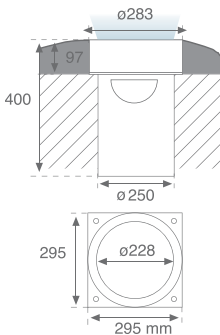

Caja de empotramiento incluida
Recessing box included