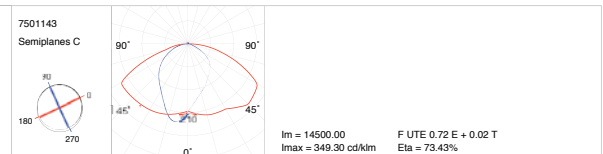

Accesorios
Accessories

Detalle / Detail	Ref	Color	L mm	Detalle / Detail	Ref	Color
Visera 360 360 screen	75.07.44.2	■	275	Aleta antideslumbrante circular Anti-glare grill	75.03.32.2	■
Abrazadera de aluminio colum- na Ø120mm Aluminium anchorage for Ø120mm column	96.08.36.3 96.07.36.3	■ ■	1 Shot 2 Shot