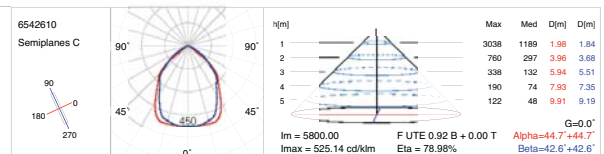

Electrónico T5 HE	65.42.61.0	☐	2 x 28	64,4W	1189 x 147 x 98
	Electronic T5 HE	65.42.62.0	☐	2 x 35	78,2W	1490 x 147 x 98

color 840