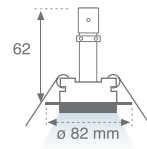

Downlight circular empotrado modelo RING de bajo voltaje fijo. Cuerpo y aro fabricados en aluminio inyectado lacado en color blanco o gris. Uno de los modelos dispone de un aro decorativo que a la vez evita deslumbramientos.

RING model circular recessed fixed low voltage downlight. Body and trim ring manufactured in die cast aluminium in white or grey. One of the models has a decorative trim ring that also eliminates glare.

Downlight RING bajo voltaje fijo con aro decorativo
KONIC Low voltage fixed downlight

Lamp. Ref Color W Plum Δ Fig.

92.00.16.3

Color

50

pag. 465

8° - 60°

1

Downlight RING fijo de bajo voltaje
RING low voltage fixed downlight

Lamp. Ref Color W Plum Δ Fig.

92.00.06.0

Color

50

pag. 465

8° - 60°

2

Equipos página 465
Control Gear 465