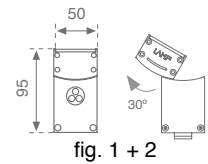

Surface IP67 light fixture for wall washing. Silver anodized extruded aluminium housing and silver-grey polyester lacquered cast aluminium end caps. Silver screen-printed polycarbonate front trim. Neutral white and warm white LED models available.