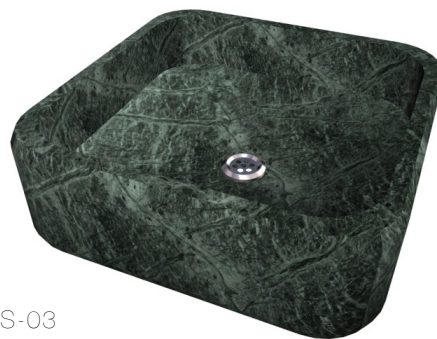

DQstone opens a decorative and innovate universe of possibilities that reflect luxury with an essential simplicity.

lavaboos

washbasin

stylo

LBS-03
45x45x15 cm

LBS-01
47x47x15 cm

LBS-04
15x35Ø

LBS-02
47x47x15 cm