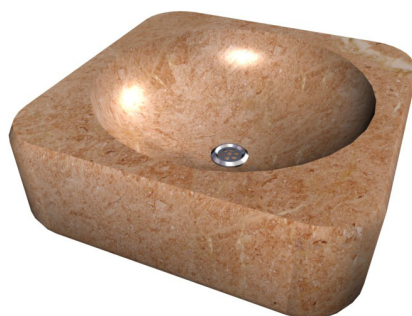

DQstone opens a decorative and innovate universe of possibilities that reflect luxury with an essential simplicity.

lavaboos

washbasin

stylo

LBS-03
45x45x15 cm

LBS-01
47x47x15 cm

LBS-04
15x35Ø

LBS-02
47x47x15 cm

LBS-05
15x35Ø

LBS-06
15x40Ø

LBS-06
15x35Ø

LBS-08
15x45Ø

zen

ZEN-01
60X45X9 cm

ZEN-02
70X40X10 cm
Arq. Raúl Giménez

classic

LBC-03
15x35Ø

LBC-01
15x45Ø

LBC-02
15x35Ø

LBC-05
80x50x15 cm

classic

LBC-06
80x50x15 cm

LBC-08
80x50x15 cm

LBC-07
71x63x15 cm

LBC-09
80x50x15 cm

nova

LBN-01
84x35Ø

LBN-02
84x35Ø

platos de

ducha

shower plate

stylo