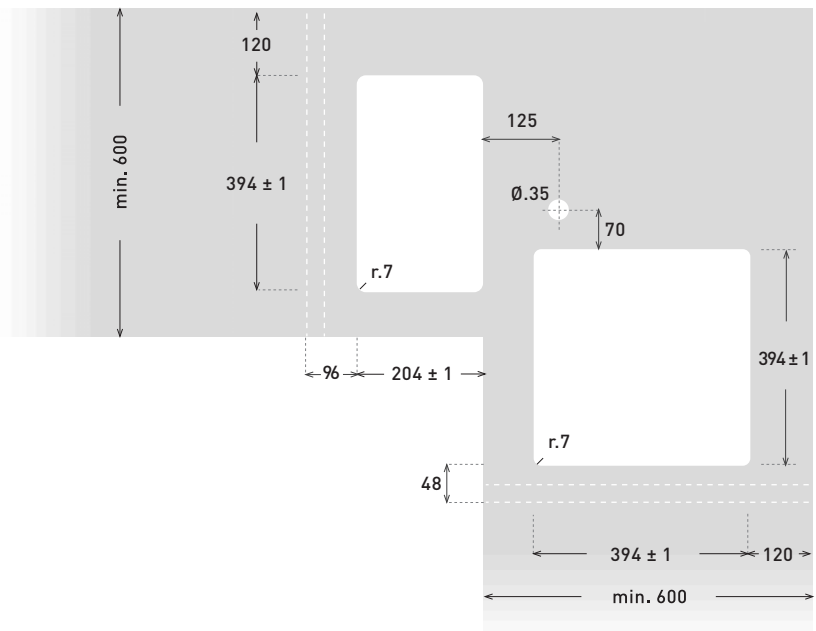

## MÓDULOS | MODULES 90 cm

RIVER + OCEAN

LAKE + SEA

RIVER + SEA corner