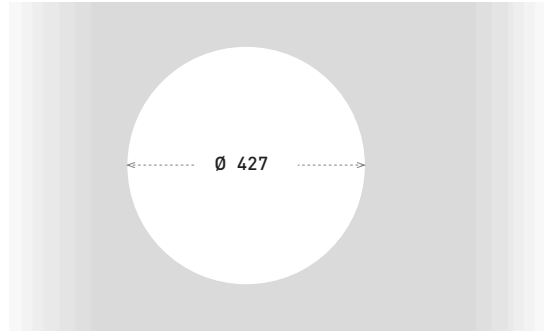

MEDEA

MÓDULOS | MODULES 45 cm

ICARIA