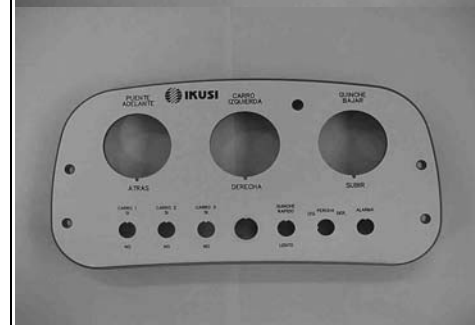

Parte superior PS70/4 SM

2303635