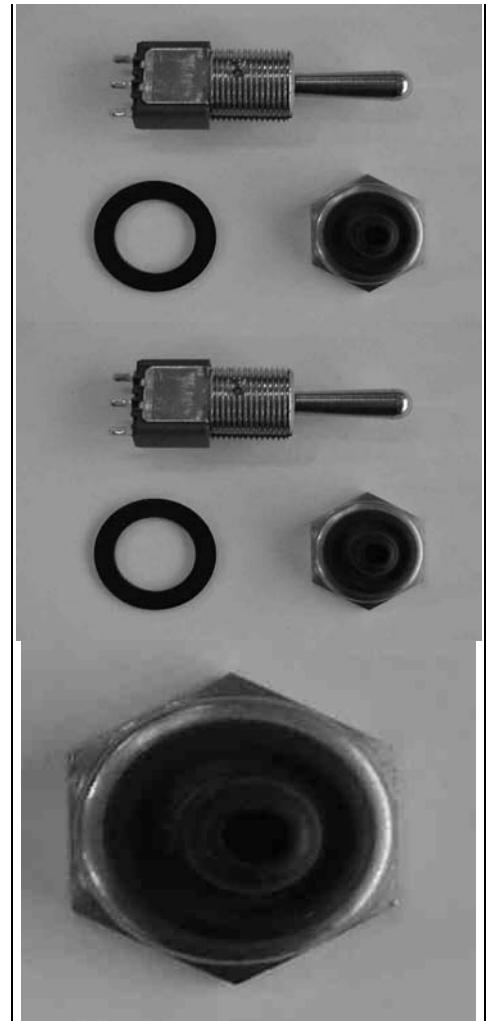

TM70

REPUESTOS: TRANSMISORES / RECEPTORES

DESCRIPCIÓN	CÓDIGO	IMAGEN
Transmisor T70/1	2301090	 A vertical, grey handheld transmitter with a small LCD screen at the top, a speaker grille below it, and a keypad with several function buttons. The IKUSI logo is visible at the top of the device.
Transmisor T70/2	2301091	 A vertical, grey handheld transmitter, similar in design to the T70/1 model, featuring a small LCD screen, a speaker grille, and a keypad. The IKUSI logo is visible at the top of the device.

2300146

Pulsador 0-1

1102050

Guardapolvos pulsador 0-1

1107006

Manipulador 1-0-1

1102048

Manipulador 0-1

1102045

TM70

REPUESTOS: TRANSMISORES T70/3/4/5/6/7/8

Selector 1-0-1

1102047

Selector 0-1

1102049

Guardapolvos manipulador-selector