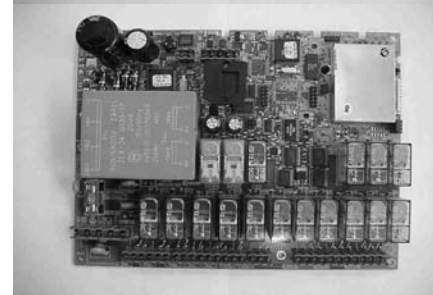

TM70

REPUESTOS: TRANSMISORES / RECEPTORES

DESCRIPCIÓN	CÓDIGO	IMAGEN
Transmisor T70/1	2301090	 A vertical, grey handheld transmitter with a small LCD screen at the top, a speaker grille below it, and a keypad with several function buttons. The IKUSI logo is visible at the top of the device.
Transmisor T70/2	2301091	 A vertical, grey handheld transmitter, similar in design to the T70/1 model, featuring a small LCD screen, a speaker grille, and a keypad. The IKUSI logo is visible at the top of the device.

TM70

REPUESTOS: TARJETAS ELECTRONICAS

Lógica receptora LR71DC / 433 2303894

Lógica receptora LR72 / 870 2303889

Lógica receptora LR72 / 915 2303890

Lógica receptora LR72 / 433 2303891

Lógica receptora LR72DC / 870 2303895