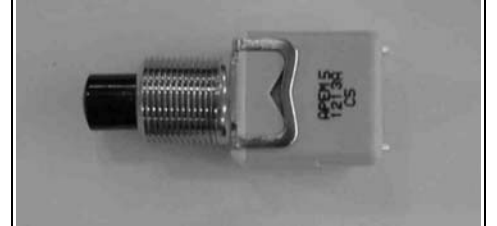

Pulsador 0-1

1102050