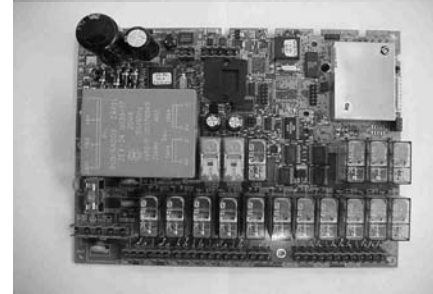

TM70

REPUESTOS: TRANSMISORES / RECEPTORES

DESCRIPCIÓN	CÓDIGO	IMAGEN
Transmisor T70/1	2301090	 A vertical, grey handheld transmitter with a small LCD screen at the top, a speaker grille below it, and a keypad with several function buttons. The IKUSI logo is visible at the top of the device.
Transmisor T70/2	2301091	 A vertical, grey handheld transmitter, similar in design to the T70/1 model, featuring a small LCD screen, a speaker grille, and a keypad. The IKUSI logo is visible at the top of the device.

TM70

REPUESTOS: TARJETAS ELECTRONICAS

Lógica receptora LR71DC / 433 2303894

Lógica receptora LR72 / 870 2303889

Lógica receptora LR72 / 915 2303890

Lógica receptora LR72 / 433 2303891

Lógica receptora LR72DC / 870 2303895