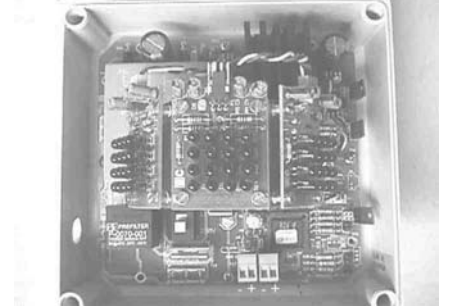

Circuitos electrónicos / Expansiones LA70 24Vdc

2305065