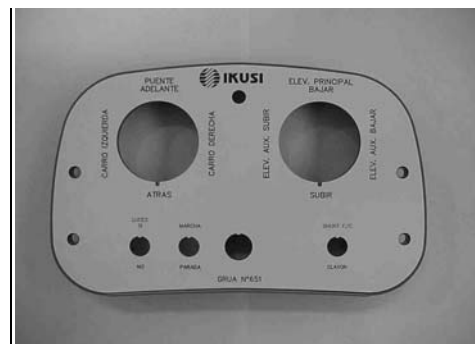

TM70

REPUESTOS: TRANSMISORES T70/3/4/5/6/7/8

Parte superior PS70/3 SM

2303630