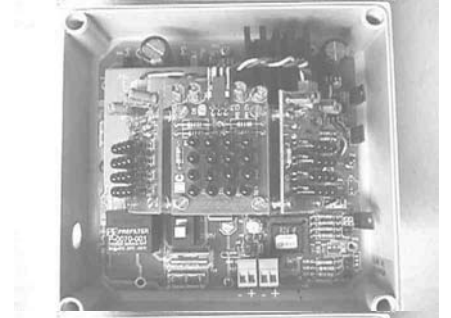

Circuitos electrónicos / Expansiones LA70

2305064