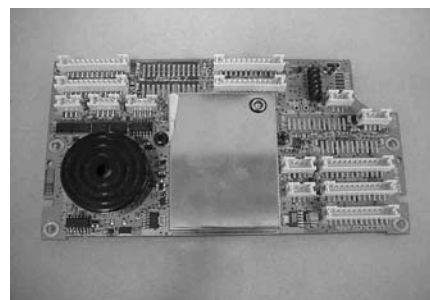

TM70

REPUESTOS: TRANSMISORES / RECEPTORES

DESCRIPCIÓN	CÓDIGO	IMAGEN
Transmisor T70/1	2301090	 A vertical, grey handheld transmitter with a small LCD screen at the top, a speaker grille below it, and a keypad with several function buttons. The IKUSI logo is visible at the top of the device.
Transmisor T70/2	2301091	 A vertical, grey handheld transmitter, similar in design to the T70/1 model, featuring a small LCD screen, a speaker grille, and a keypad. The IKUSI logo is visible at the top of the device.

Lógica transmisora LE72 / 915 / DLA 2303904

Lógica transmisora LE72 / 433 / DLA 2303905

TM70

REPUESTOS: TARJETAS ELECTRONICAS

Lógica transmisora LE73/ 870 2303862-870

Lógica transmisora LE73/ 915 2303862-915