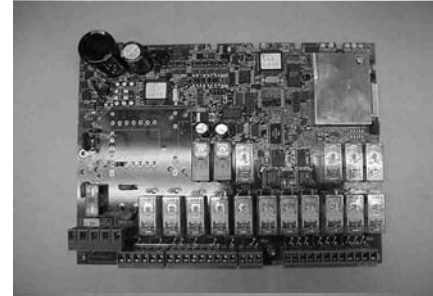

TM70

REPUESTOS: TRANSMISORES / RECEPTORES

DESCRIPCIÓN	CÓDIGO	IMAGEN
Transmisor T70/1	2301090	 A vertical, grey handheld transmitter with a small LCD screen at the top, a speaker grille below it, and a keypad with several function buttons. The IKUSI logo is visible at the top of the device.
Transmisor T70/2	2301091	 A vertical, grey handheld transmitter, similar in design to the T70/1 model, featuring a small LCD screen, a speaker grille, and a keypad. The IKUSI logo is visible at the top of the device.

TM70

REPUESTOS: TARJETAS ELECTRONICAS

Lógica receptora LR71DC / 433 2303894

Lógica receptora LR72 / 870 2303889

Lógica receptora LR72 / 915 2303890

Lógica receptora LR72 / 433 2303891

Lógica receptora LR72DC / 870 2303895