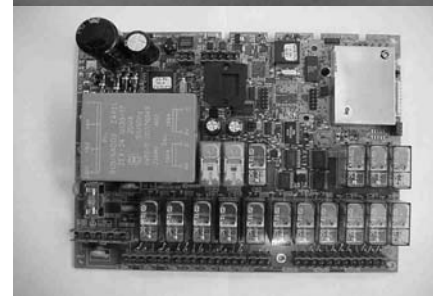

Lógica receptora LR72 / 870 2303889