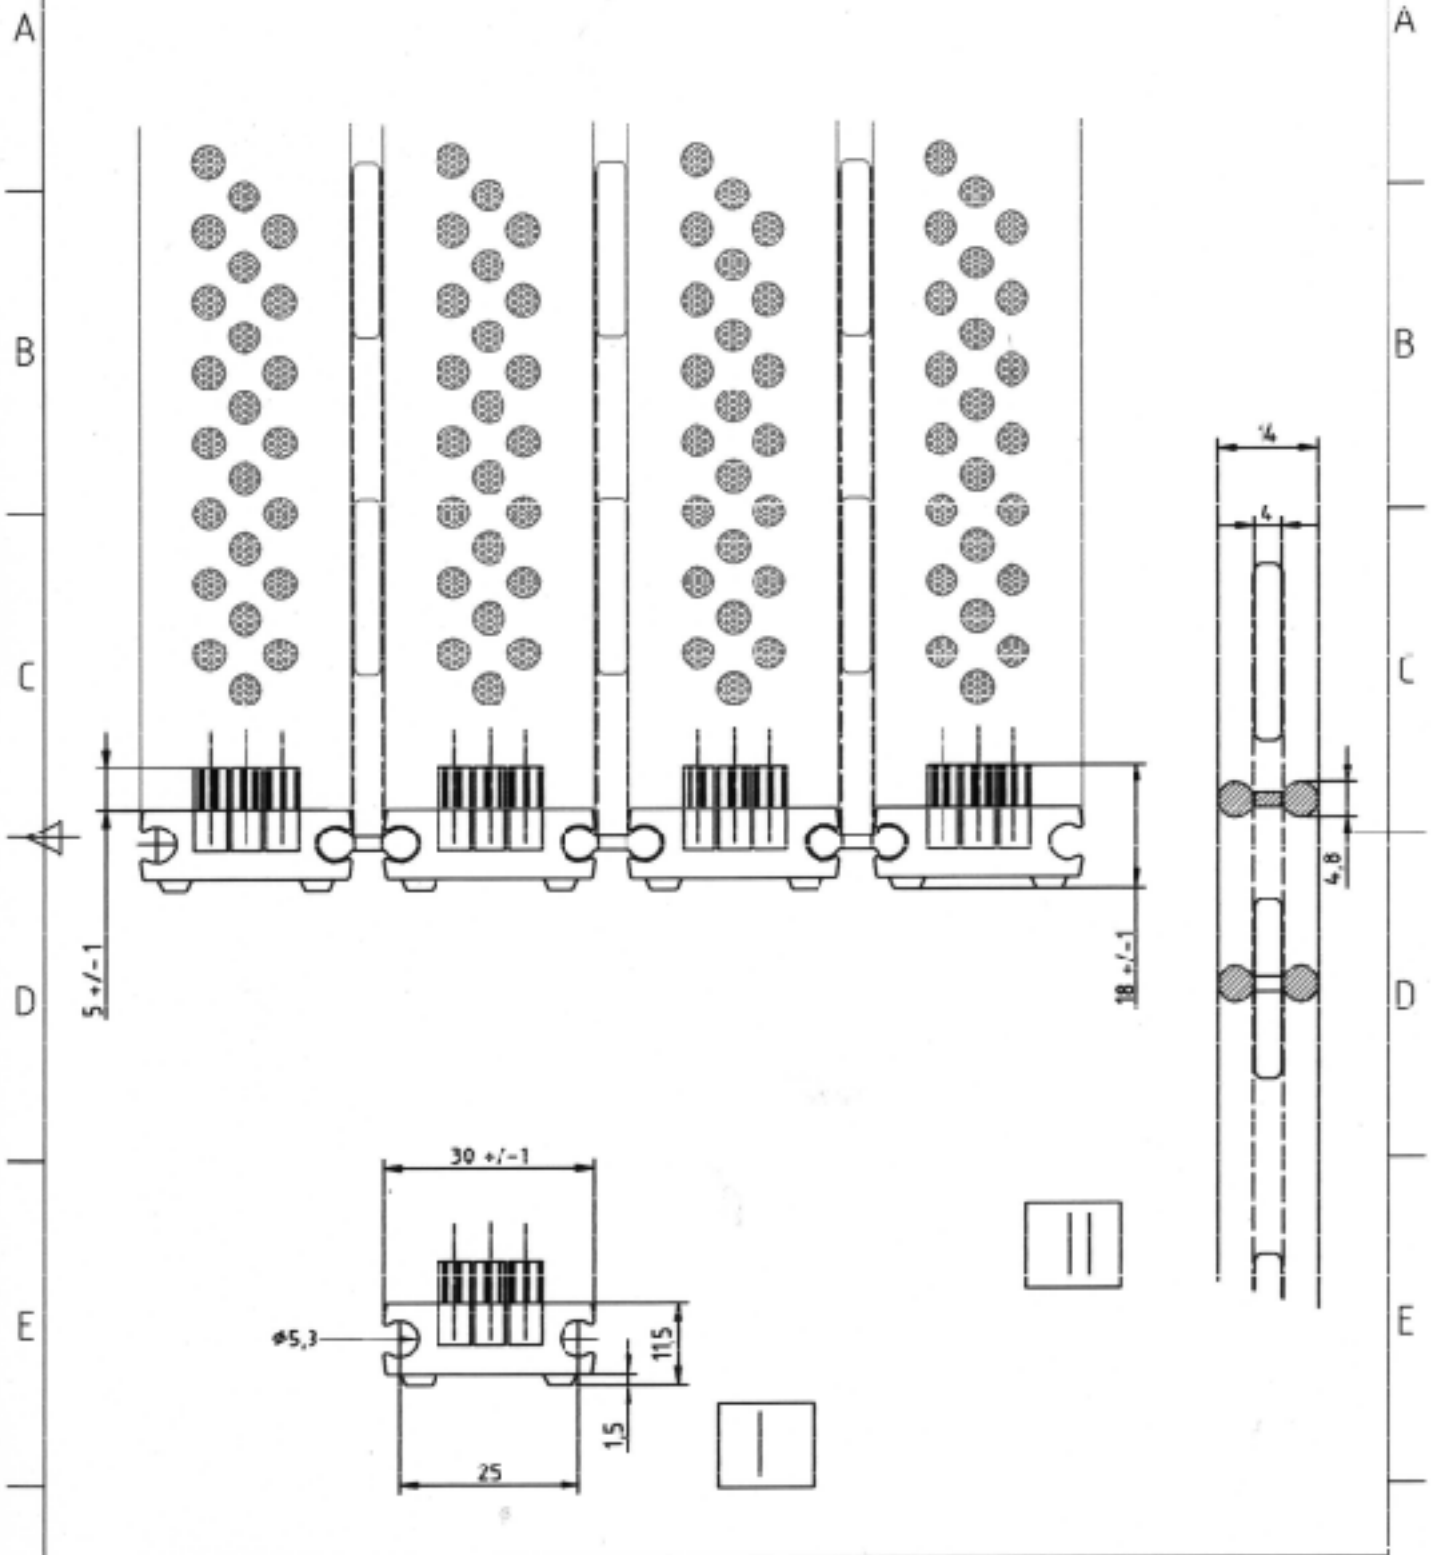

Pos.No	Omschrijving / Description / Umschreibung	Mat.1	Mat.2	Spec.
I	SLIMLINE-Borstelstrip/SLIMLINE-Brushstrip/SLIMLINE-Buerstenrib	PVC/coex-EPDM		PA66
II	Verbindingsnoer / Connectionstrip / Verbindungs-Schaur	PVC		

Itemref	Quantity	Title/Name, designation, material, dimension etc	Article No./Reference		
Designed by TCC/DZ	Checked by TCC	Approved by - date ARI: .....	Filename PROFILES	Date SEPT.08.2003	Scale 1:1/5:1
<b>ALMELODE BORSTELINDUSTRIE</b> <i>Slottenhaar bv</i>			SLIM-LINE		
			015.0030		Edition