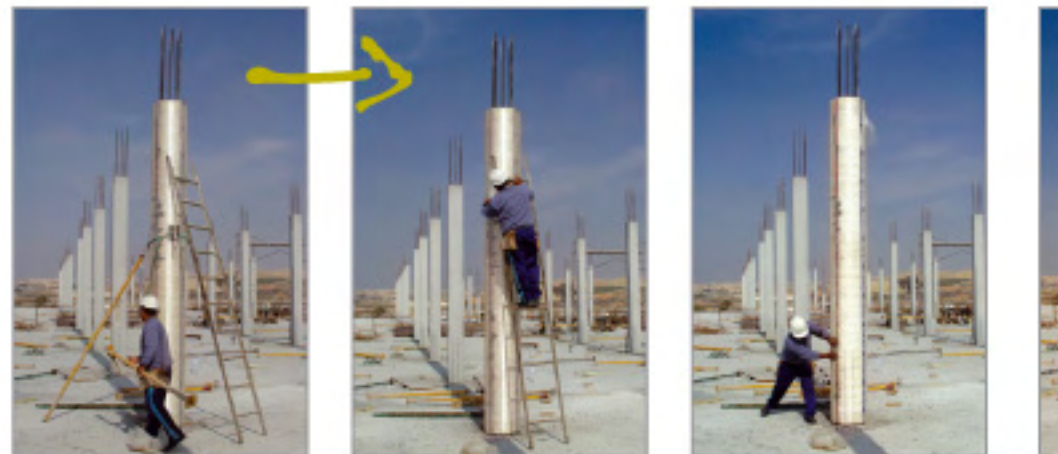

Desencofrado