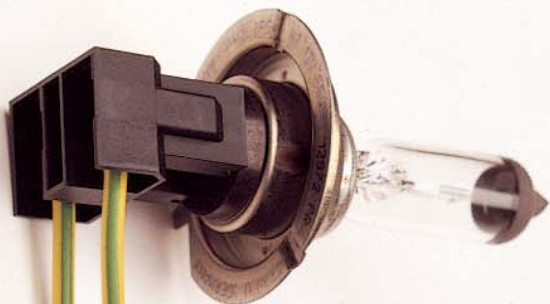

ILUMINACIÓN AUTO-ELECTRIC

Ref.	Descripción	P.V.P.
KIT-H-1	1 conector ref. 12.5101 1 terminal ref. 15725-70	0,2311 €
KIT-H-7	1 conector ref. 12.6101 2 terminales ref. 15725-70	0,3638 €
KIT-H-4	1 conector ref. 12.4101 3 terminales ref. 15364-00	0,3863 €