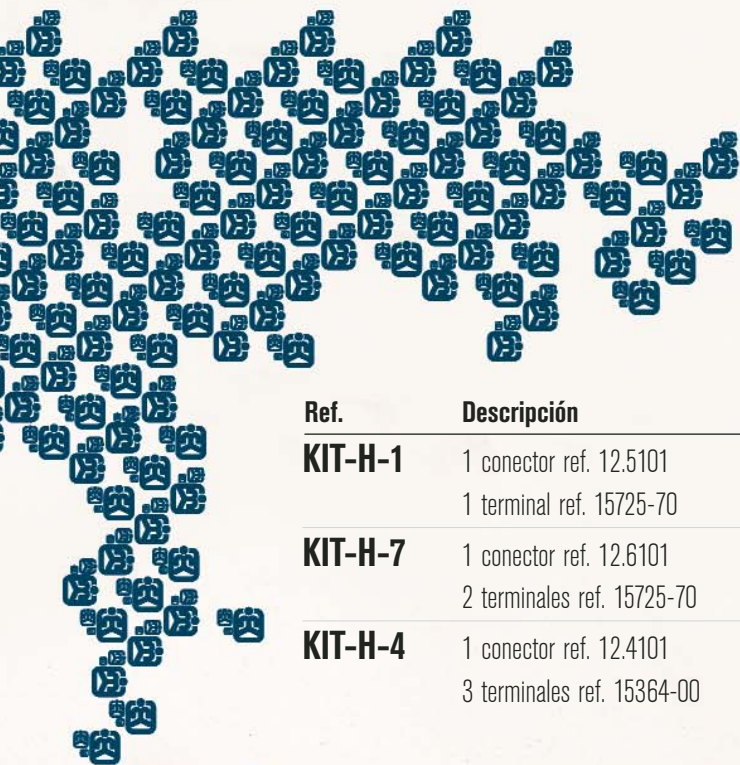

ILUMINACIÓN AUTO-ELECTRIC

Ref.	Descripción	P.V.P.
KIT-H-1	1 conector ref. 12.5101 1 terminal ref. 15725-70	0,2311 €
KIT-H-7	1 conector ref. 12.6101 2 terminales ref. 15725-70	0,3638 €
KIT-H-4	1 conector ref. 12.4101 3 terminales ref. 15364-00	0,3863 €