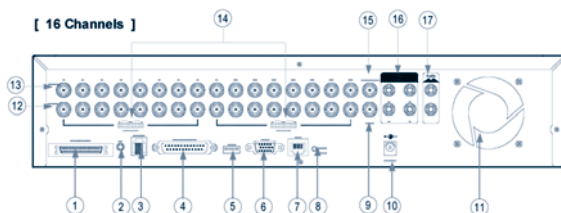

Optional Accessories:

Disk Array - External storage devise in 19" Rack mount, 2U high and providing upto 1.5TB capacity.

VGA Adaptor - composite to VGA adaptor for viewing images on a PC screen

Ordering Information

Contact CBC for storage options on both DVR and Disk Array

Rear view

- 1 - Disk Array port
- 2 - Connection to IR receiver
- 3 - RS485
- 4 - External I/O port
- 5 - USB port
- 6 - D/V port
- 7 - Lan
- 8 - Link /Act led light
- 9 - Call monitor
- 10 - Power
- 11 - Fan
- 12 - Video input
- 13 - Loop
- 14 - 75 Ω / HI
- 15 - Monitor
- 16 - Audio in
- 17 - Audio out