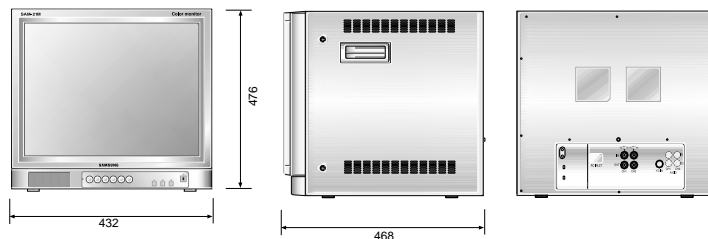

SAM-21M

21" Color Monitor

- Horizontal Resolution 450TV lines
- NTSC/PAL Selectable
- Three looping Video input (2 composite, 1 Y/C)
- Universal power Supply (100~240VAL, 50/60Hz)
- Metal Cabinet ● Built-in Speaker
- OSD Function ● Approval:UL, FCC, CE, CSA, DHHS

Specifications

Model	SAM-21M	
GENERAL	Color System	NTSC / PAL
	Power Source	90~260VAC,50/60Hz
	Power Consumption	72W
	Picture tube	21" Line Gun,Semi Tinted CRT
	Video Impedence	75Ω BNC
	Speaker	70 x 40mm, 3W 80hm
	Operating temperature	0°C~40°C
	Operating humidity	35 %-80%
	Dimension(W x H x D)	476(W) x 432(H) x 468(D)
	Weight	About 26.8Kg
	Enclosure	Metal
VIDEO	Resolution	450TV Lines(at center)
	Input Level	1.0 ± 0.2Vp-p,75Ω
AUDIO	Output Level	1.0 ± 0.2Vp-p,75Ω
	Input Level	RCA Jack Type 300 ± 50mVrms
	Sound Distortion	Less than 10%
	HUM	Less than 10m Vrms
Control & Switch	BUZZ	Less than 200m Vp-p
	Control Front	Rotary Volume:Tint(NTSC System only)
		Brightness, Contrast, Color, Volume(Speaker)
		Push Button : Power On/Off
		MIC & Speaker : One-Way Audio
JACK & Terminal	Jacks Rear	5 BNC:Video Input/output 4 Audio RCA : Input/output

Dimension

www.samsungcctv.co.kr

Design and specifications are subject to change without notice.

TECHWIN

SAMSUNG TECHWIN CO., LTD
145-3 Sangdaewon 1-Dong, Jungwon-Gu,
Sungnam, Kyungki-Do, Korea 462-121
TEL:82-31-740-8137-8141 FAX:82-31-740-8145

SAMSUNG OPTO-ELECTRONICS AMERICA, INC.
ELECTRONIC IMAGING DIV.
40 Seaview Drive, Secaucus N.J. 07094, U.S.A
TEL:201-902-0347 FAX:201-902-9342

SAMSUNG TECHWIN CO., LTD
SÃO PAULO OFFICE
Rua Professor Manoelito de Ornellas 303 2 - andar
Chacara Santo Antônio CEP : 04719-040
SÃO PAULO SP Brasil
TEL:55-11-3731-8270 FAX:55-11-3735-7616

DISTRIBUTED BY