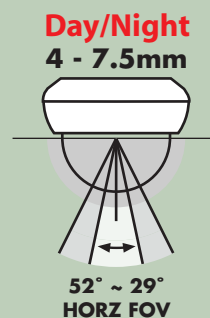

4 Varifocal Lens Options

Integrated **computer** auto-iris varifocal lenses provide a wide variety of adjustment ranges.

Day/Night lens utilizes a mechanical shutter for removal of IR cut filter.