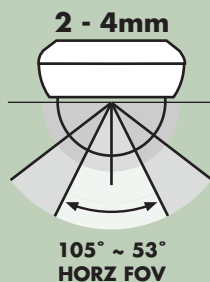

4 Varifocal Lens Options

Integrated **computer** auto-iris varifocal lenses provide a wide variety of adjustment ranges.

Day/Night lens utilizes a mechanical shutter for removal of IR cut filter.