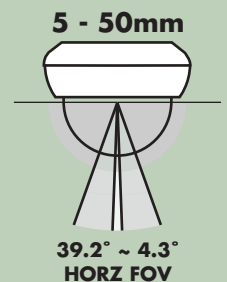

4 Varifocal Lens Options

Integrated **computer** auto-iris varifocal lenses provide a wide variety of adjustment ranges.

Day/Night lens utilizes a mechanical shutter for removal of IR cut filter.