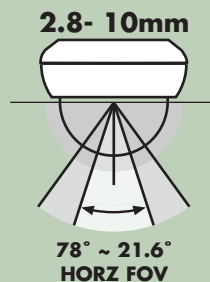

4 Varifocal Lens Options

Integrated **computer** auto-iris varifocal lenses provide a wide variety of adjustment ranges.

Day/Night lens utilizes a mechanical shutter for removal of IR cut filter.