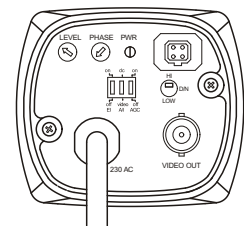

NEW BNC CAMERA

NEW BNC BLACK & WHITE CAMERAS

HICB311H/321H/331H/341H
HICB314H/324H/334H/344H
HICB317H/327H/337H/347H

- *High-performance 1/3" Interline Transfer CCD*
- *DC 12V, AC24V, AC 230V Power Supply*
- *Emphasizes simplicity by refined cosmetic design*
- *High degree of compatibility with video or DC-type lenses*
- *Supports standard C or CS mount lenses*
- *Equipped with electronic iris*
- *Quick connection to auto iris lens with 4-pin connector*
- *AGC adjustment*
- *Include BLC function*

CONFIGURATIONS

SIDE VIEW

BACK VIEW (12VDC)

BACK VIEW (24VAC)

BACK VIEW (230V)

SPECIFICATIONS

MODEL	HICB3X1H	HICB3X4H	HICB3X7H
POWER			
Power source	DC 12V +/-10%, 50/60Hz +/-1Hz	AC 24V +/-10%, 50/60Hz +/-1Hz	AC 230V, 50Hz +/-1Hz
Power consumption	Max. 4.0 Watts	Max. 4.5 Watts	Max. 5.0 Watts
GENERAL			
Image sensor	1/3" B&W CCD		
Picture element (HxV)	EIA - Standard(HICB31XH) : 510 x 492, CCIR - Standard(HICB33XH) : 500 x 582 High resolution(HICB32XH) : 768 x 494, High resolution(HICB34XH) : 752 x 582		
Scanning system	2:1 interlace		
Scanning frequency	EIA : 15.75KHz(H), 60Hz(V), CCIR : 15.625KHz(H), 50Hz(V)		
Operating temperature	-10°C ~ 50°C (14°F~122°F)		
Sync. system	Internal		Line lock
Electronic shutter	EIA : 1/60 ~1/100,000 sec., CCIR : 1/50 ~1/100,000 sec.		
VIDEO			
Signal format	EIA : 525 lines, CCIR : 625 lines		
Resolution	Standard : 380 TVL High Resolution : 570TVL,		
Min. Illumination	0.08 Lux (F1.2 Lens, 50IRE) 1.0 Vp-p (75 ohm)		
Video output	ATW [2800~8000K]		
S/N ratio	46dB (AGC off)		
BLC size	40% center		
Sync. level	40 IRE		
FUNCTION			
Electronic Iris	ON / OFF (Dip switch)		
Auto iris	ON / OFF (Dip switch)		
AGC	DC / VIDEO type auto iris selectable (Dip switch)		
CONNECTOR & MECHANICAL			
Video output	BNC connector		
Power input	3-pin terminal block		Power cord
Auto iris output	4-pin mini din jack		
Lens mount	C/CS mount		
Mounting hole	1 / 4 "-20 UNC top and bottom		
Dimensions (WXHXD)	62 x 54 x 127 mm		
Weight	225g	325g	505g