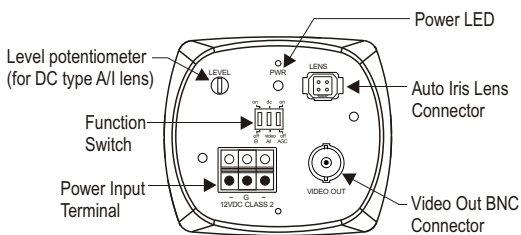

NEW BNC CAMERA

NEW BNC BLACK & WHITE CAMERAS

HICB311H/321H/331H/341H
HICB314H/324H/334H/344H
HICB317H/327H/337H/347H

- *High-performance 1/3" Interline Transfer CCD*
- *DC 12V, AC24V, AC 230V Power Supply*
- *Emphasizes simplicity by refined cosmetic design*
- *High degree of compatibility with video or DC-type lenses*
- *Supports standard C or CS mount lenses*
- *Equipped with electronic iris*
- *Quick connection to auto iris lens with 4-pin connector*
- *AGC adjustment*
- *Include BLC function*

CONFIGURATIONS

SIDE VIEW

BACK VIEW (12VDC)

BACK VIEW (24VAC)

BACK VIEW (230V)

SPECIFICATIONS

MODEL	HICB3X1H	HICB3X4H	HICB3X7H
POWER			
Power source	DC 12V +/-10%, 50/60Hz +/-1Hz	AC 24V +/-10%, 50/60Hz +/-1Hz	AC 230V, 50Hz +/-1Hz
Power consumption	Max. 4.0 Watts	Max. 4.5 Watts	Max. 5.0 Watts
GENERAL			
Image sensor	1/3" B&W CCD		
Picture element (HxV)	EIA - Standard(HICB31XH) : 510 x 492, CCIR - Standard(HICB33XH) : 500 x 582 High resolution(HICB32XH) : 768 x 494, High resolution(HICB34XH) : 752 x 582		
Scanning system	2:1 interlace		
Scanning frequency	EIA : 15.75KHz(H), 60Hz(V), CCIR : 15.625KHz(H), 50Hz(V)		
Operating temperature	-10°C ~ 50°C (14°F~122°F)		
Sync. system	Internal		Line lock
Electronic shutter	EIA : 1/60 ~1/100,000 sec., CCIR : 1/50 ~1/100,000 sec.		
VIDEO			
Signal format	EIA : 525 lines, CCIR : 625 lines		
Resolution	Standard : 380 TVL High Resolution : 570TVL,		
Min. Illumination	0.08 Lux (F1.2 Lens, 50IRE) 1.0 Vp-p (75 ohm)		
Video output	ATW [2800~8000K]		
S/N ratio	46dB (AGC off)		
BLC size	40% center		
Sync. level	40 IRE		
FUNCTION			
Electronic Iris	ON / OFF (Dip switch)		
Auto iris	ON / OFF (Dip switch)		
AGC	DC / VIDEO type auto iris selectable (Dip switch)		
CONNECTOR & MECHANICAL			
Video output	BNC connector		
Power input	3-pin terminal block		Power cord
Auto iris output	4-pin mini din jack		
Lens mount	C/CS mount		
Mounting hole	1 / 4 "-20 UNC top and bottom		
Dimensions (WXHXD)	62 x 54 x 127 mm		
Weight	225g	325g	505g