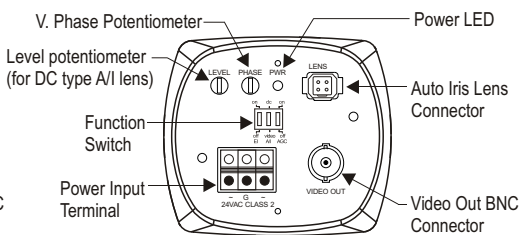

CONFIGURATIONS

SIDE VIEW

BACK VIEW (12VDC)

BACK VIEW (24VAC)

BACK VIEW (230V)

SPECIFICATIONS

MODEL	HICB3X1H	HICB3X4H	HICB3X7H
POWER			
Power source	DC 12V +/-10%, 50/60Hz +/-1Hz	AC 24V +/-10%, 50/60Hz +/-1Hz	AC 230V, 50Hz +/-1Hz
Power consumption	Max. 4.0 Watts	Max. 4.5 Watts	Max. 5.0 Watts
GENERAL			
Image sensor	1/3" B&W CCD		
Picture element (HxV)	EIA - Standard(HICB31XH) : 510 x 492, CCIR - Standard(HICB33XH) : 500 x 582 High resolution(HICB32XH) : 768 x 494, High resolution(HICB34XH) : 752 x 582		
Scanning system	2:1 interlace		
Scanning frequency	EIA : 15.75KHz(H), 60Hz(V), CCIR : 15.625KHz(H), 50Hz(V)		
Operating temperature	-10°C ~ 50°C (14°F~122°F)		
Sync. system	Internal		Line lock
Electronic shutter	EIA : 1/60 ~1/100,000 sec., CCIR : 1/50 ~1/100,000 sec.		
VIDEO			
Signal format	EIA : 525 lines, CCIR : 625 lines		
Resolution	Standard : 380 TVL High Resolution : 570TVL,		
Min. Illumination	0.08 Lux (F1.2 Lens, 50IRE) 1.0 Vp-p (75 ohm)		
Video output	ATW [2800~8000K]		
S/N ratio	46dB (AGC off)		
BLC size	40% center		
Sync. level	40 IRE		
FUNCTION			
Electronic Iris	ON / OFF (Dip switch)		
Auto iris	ON / OFF (Dip switch)		
AGC	DC / VIDEO type auto iris selectable (Dip switch)		
CONNECTOR & MECHANICAL			
Video output	BNC connector		
Power input	3-pin terminal block		Power cord
Auto iris output	4-pin mini din jack		
Lens mount	C/CS mount		
Mounting hole	1 / 4 "-20 UNC top and bottom		
Dimensions (WXHXD)	62 x 54 x 127 mm		
Weight	225g	325g	505g