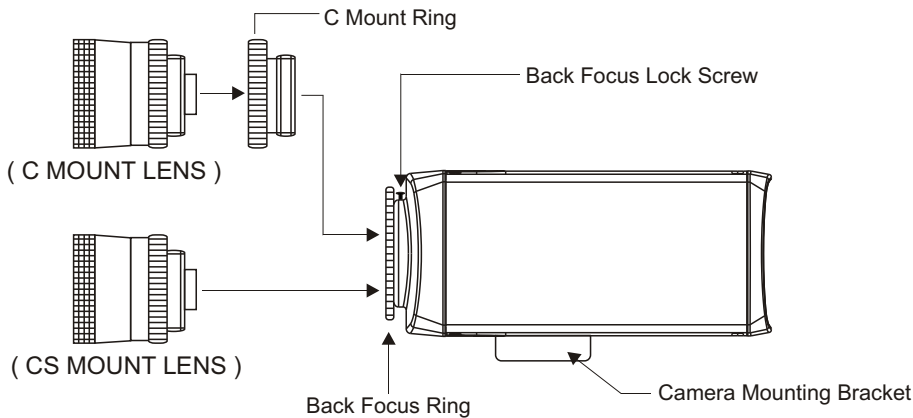

NEW BNC CAMERA

NEW BNC BLACK & WHITE CAMERAS

HICB311H/321H/331H/341H
HICB314H/324H/334H/344H
HICB317H/327H/337H/347H

- *High-performance 1/3" Interline Transfer CCD*
- *DC 12V, AC24V, AC 230V Power Supply*
- *Emphasizes simplicity by refined cosmetic design*
- *High degree of compatibility with video or DC-type lenses*
- *Supports standard C or CS mount lenses*
- *Equipped with electronic iris*
- *Quick connection to auto iris lens with 4-pin connector*
- *AGC adjustment*
- *Include BLC function*

CONFIGURATIONS

SIDE VIEW

BACK VIEW (12VDC)

BACK VIEW (24VAC)

BACK VIEW (230V)

SPECIFICATIONS

MODEL	HICB3X1H	HICB3X4H	HICB3X7H
POWER			
Power source	DC 12V +/-10%, 50/60Hz +/-1Hz	AC 24V +/-10%, 50/60Hz +/-1Hz	AC 230V, 50Hz +/-1Hz
Power consumption	Max. 4.0 Watts	Max. 4.5 Watts	Max. 5.0 Watts
GENERAL			
Image sensor	1/3" B&W CCD		
Picture element (HxV)	EIA - Standard(HICB31XH) : 510 x 492, CCIR - Standard(HICB33XH) : 500 x 582 High resolution(HICB32XH) : 768 x 494, High resolution(HICB34XH) : 752 x 582		
Scanning system	2:1 interlace		
Scanning frequency	EIA : 15.75KHz(H), 60Hz(V), CCIR : 15.625KHz(H), 50Hz(V)		
Operating temperature	-10°C ~ 50°C (14°F~122°F)		
Sync. system	Internal		Line lock
Electronic shutter	EIA : 1/60 ~1/100,000 sec., CCIR : 1/50 ~1/100,000 sec.		
VIDEO			
Signal format	EIA : 525 lines, CCIR : 625 lines		
Resolution	Standard : 380 TVL High Resolution : 570TVL,		
Min. Illumination	0.08 Lux (F1.2 Lens, 50IRE) 1.0 Vp-p (75 ohm)		
Video output	ATW [2800~8000K]		
S/N ratio	46dB (AGC off)		
BLC size	40% center		
Sync. level	40 IRE		
FUNCTION			
Electronic Iris	ON / OFF (Dip switch)		
Auto iris	ON / OFF (Dip switch)		
AGC	DC / VIDEO type auto iris selectable (Dip switch)		
CONNECTOR & MECHANICAL			
Video output	BNC connector		
Power input	3-pin terminal block		Power cord
Auto iris output	4-pin mini din jack		
Lens mount	C/CS mount		
Mounting hole	1 / 4 "-20 UNC top and bottom		
Dimensions (WXHXD)	62 x 54 x 127 mm		
Weight	225g	325g	505g