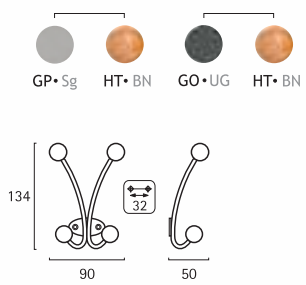

Cs • BB

C-817

CB • Pc Cs • BB

Cs Cuero Satinado  
BB Bronzed & Brushed  
CB Cromo Brillo  
PC Polished Chrome

C-1107

C-1108

Cs Cuero Satinado  
BB Bronzed & Brushed

C-1420

NF Negro Forja  
Bf Black forge

C-1292

HT Haya, laca transparente  
Bn Beech, Natural lacquer

GP Gris plata  
Sg Silver Grey

GO Gris metálico oscuro  
UG Umber grey metallic

C-1291

GP•Sg HT•BN GO•UG HT•BN

e-487