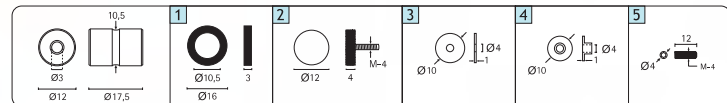

66.A
66.B
66.C

Modelos patentados
Prevented models

PREVENTED
E.C. registered model
No. 72772

- BLM•OW
- NeM•OB
- CML•MCC
- NML•MNC
- GfJ•GyF
- CB•PC

49.150
49.200
49.250

- CML•MCC
- CB•PC
- GfJ•GyF

84.M4D

84.M4B

- CML•MCC
- CB•PC