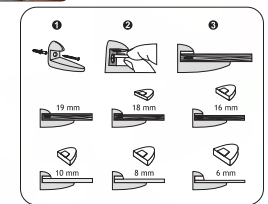

- BLM • OW
- NeM • OB
- CML • MCC
- NML • MNC
- GF • Gyf
- CB • PC

Modelos patentados
Prevented models

PREVENTED
E.C. registered model
No. 72772