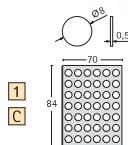

Tacos de Nylon Gris
Grey Nylon wall-plug

63.08