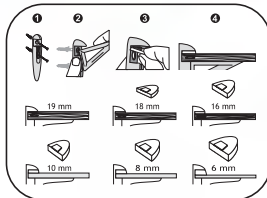

66.A
66.B
66.C

Modelos patentados
Prevented models

PREVENTED
E.C. registered model
No. 72772

- BLM•OW
- NeM•OB
- CML•MCC
- NML•MNC
- GfJ•GyF
- CB•PC