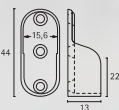

147 148 149
Ø12 Ø16 Ø20

LT•PB NI•NI

145 146
Ø30 x15

144
Ø30 x15

22
BL•Wh
Mr•Br

24 31 32
TR•TR

Ref. 24

Ref. 31

Ref. 32

75.12 75.15 75.20

20 x 20

72 pc

15 x 15

128 pc

12 x 12

200 pc

Corchos. Antideslizantes
Cork protectors

16 19
BL•Wh
Mr•Br

Ref. 16

Ref. 19