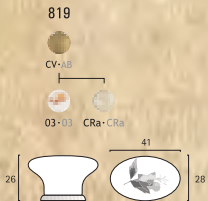

Base para ref. 822 Ø31-35mm
Base for ref. 822 Ø31-35mm

326

Base para ref. 822 Ø40mm
Base for ref. 822 Ø40mm

823

824.31/824.35

825

Craquelé • White Crackle • Craquelé

818