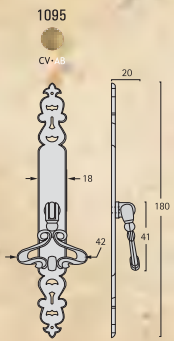

839

CV-AB

Bl • Wh • CRa • CRa

841

CV-AB

PL-21

3311

3413

3412

845

846

821

822

330

Base para ref. 822 Ø31-35mm
Base for ref. 822 Ø31-35mm

325

Base para ref. 822 Ø31-35mm
Base for ref. 822 Ø31-35mm

326

Base para ref. 822 Ø40mm
Base for ref. 822 Ø40mm

823

824.31/824.35

825

Craquelé • White Crackle • Craquelé

818