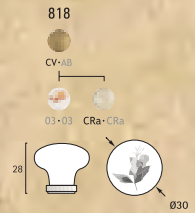

Base para ref. 822 Ø31-35mm
Base for ref. 822 Ø31-35mm

326

Base para ref. 822 Ø40mm
Base for ref. 822 Ø40mm

823

824.31/824.35

825

Craquelé • White Crackle • Craquelé

818