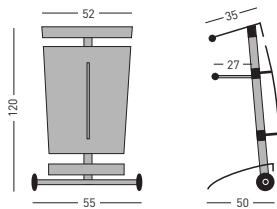

ⓔ ATRIL PARA CONVENCIONES

Atril para convenciones, de estructura metálica cromada. El sobre superior, el estante y el protector delantero son de chapa pintada en plata mate. La base de la estructura incorpora ruedas para poder desplazarlo. Posee un estante inferior.

ⓑ MEETINGS LECTERN

Lectern with chromed metal structure. Upper and lower front shelves are made of matt silver laminated sheet metal. Supplied with base castors to move around. Provided with a lower base shelf.

ⓕ PUPITRE POUR CONVENTIONS

Piètement en métal chromé pour une stabilité optimale. Tablette supérieure et inférieure en tôle coloris argent mat. Piètement avec roulettes pour le déplacer. Avec tablette inférieure.

ⓓ REDNERPULT

Verchromtes Rednerpult. Robuste Bauweise und stabile Metall-Struktur mit zwei Blechplatte (oben und unten) in Silber. Stativ mit Laufrollen für den mobilen Einsatz. Mit Unterplatte ausgestattet.