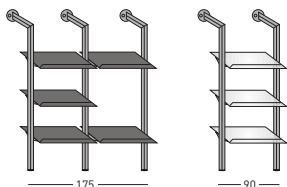

The system consists of a mitre joint vertical profile to 45°, iron fittings including a 25 cm and 35 cm divider, adjustable supporting kit with the appropriate iron fittings and wood inclined shelves.

ⓔ SYSTEM DE PROFILS POUR ÉTAGÈRES INCLINÉES

Système de profils en aluminium anodisé argent mat idéal pour équiper des magasins, bureaux, agences de voyages, étalages etc. Ce système modulaire permet d'assembler des profils et configurer une grande variété d'étagères fonctionnelles selon l'espace disponible. Idéal pour des magazines et/ou catalogues. Le système se compose d'un profil vertical de mitre à 45°, ferrures comprenant un diviseur de 25 centimètres et de 35 centimètres, un kit de support réglable avec les ferrures appropriées et des étagères inclinées en bois.

ⓔ SYSTEM PROFILE FÜR GEWINKELTEN ABLAGE

Profil-System aus anodisiertem Aluminium, silber eloxiert das dafür geeignet ist, um Läden, Büros, Reisebüro, Schaufenster... auszustatten Dieses modulare System sorgt für das Zusammensetzen von einer großen Vielfalt funktioneller Regale. Ideal für Zeitschriften und/oder Kataloge. Das System besteht aus einem auf Gehrung 45°, Eisenbeschläge, einem Separator von 25 Zentimetern und von 35 Zentimetern, einem regulierbaren kit mit den angemessenen Beschlägen und Holz- Ablagen.

Perfilería estante inclinado Profile system inclined shelving

Ref.:	Descripción	Description	Medida Size
1	212/P	Perfil vertical	Vertical profiles 220
2	212/KH	Kit herrajes	Iron fittings 25 - 35
3	212/SE	SopORTE estante	Shelf support -

Estantes inclinados Inclined shelving

Ref.:	Medida Size	Colores	Colours
215/EI/H	50 x 80	Haya	Beech
215/EI/W	50 x 80	Wengué	Wengue
215/EI/G	50 x 80	Gris	Grey