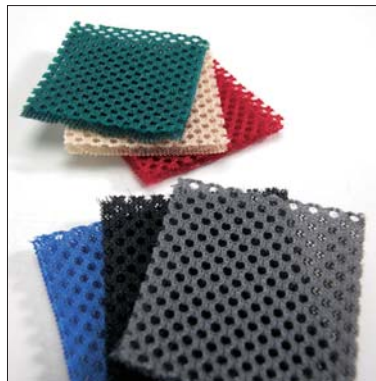

felt tapizados

TAPIZADOS REF. 760
Negro, burdeos, azul, verde, gris y ocre

FELT REF. 760
Black, bordeaux, blue, green, grey and ochre

TISSUS REF. 760
Noir, bordeaux, bleu, vert, gris et ocre

STOFFE REF. 760
Schwarz, Bordeaux, Blau, Grün, Grau un Ocker

TAPIZADOS TELA IGNIFUGA REF. 762
Negro, burdeos, azul, verde, gris y ocre

FIREPROOF FELT FABRIC REF. 762
Black, bordeaux, blue, green, grey and ochre

TISSU IGNIFUGE REF. 762
Noir, bordeaux, bleu, vert, gris et ocre

FEUERFESTER STOFF REF. 762
Schwarz, Bordeaux, Blau, Grün, Grau un Ocker

TAPIZADOS HOME/OFFICE REF. 761
Rojo, amarillo, naranja, verde y azul

HOME/OFFICE FELT REF. 761
Red, yellow, orange, green and blue

GAMA DE COLORES DEL ALUMINIO LACADO
LAQUERED ALUMINIUM COLURS RANGE
GAMME DE COULEURS ALUMINIUM LAQUÉ
FARBPALETTE: LACKIERTES ALUMINIUM