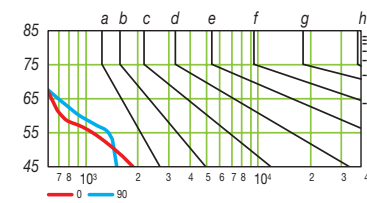

Housing
White polyester painted steel.

Louver
Pre-lacquered white aluminium. Longitudinal and transverse sections are both V shaped. Safety springs.

Application
General lighting for offices, shops, banks, schools, public spaces and others. The 55W version is ideal for rooms with high ceilings. The smaller version, 295x295 is recommended for small rooms and corridors.

*Medidas 595x595 ó 495x495 - Measurements 595x595 ó 495x495

FOTOMETRIA PHOTOMETRY

G	π (lx)												
	A	B	C	D	E	a	b	c	d	e	f	g	h
A	1.15	2000	1000	500	≤300	-	-	-	-	-	-	-	-
B	1.5	-	2000	1000	500	≤300	-	-	-	-	-	-	-
C	1.85	-	-	2000	1000	500	≤300	-	-	-	-	-	-
D	2.2	-	-	-	2000	1000	500	≤300	-	-	-	-	-
E	2.55	-	-	-	-	2000	1000	500	≤300	-	-	-	-