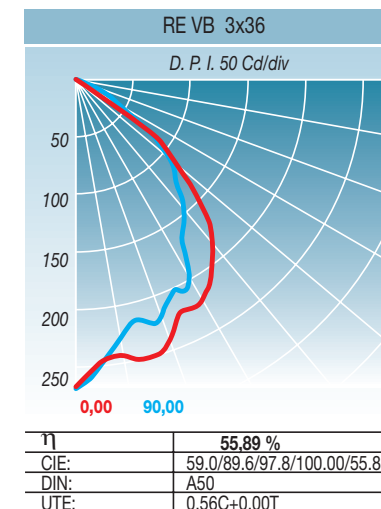

Housing
White polyester painted steel.

Louver
Pre-lacquered white aluminium. Longitudinal and transverse sections are both V shaped. Safety springs.

Application
General lighting for offices, shops, banks, schools, public spaces and others. The 55W version is ideal for rooms with high ceilings. The smaller version, 295x295 is recommended for small rooms and corridors.

MOD	A	B	C	Kg.	Vol/m ³
RE-4x36	595	595	98	7,0	0,0410
RE-3x36*	595	595	98	5,1	0,0410
RE-2x36*	595	595	98	5,4	0,0410
RE-2x36	595	295	98	5,4	0,0227
RE-3x40	595	595	98	3,39	0,0410
RE-2x40	595	595	98	3,08	0,0410
RE-3x55	595	595	98	3,39	0,0410
RE-2x55	595	595	98	3,08	0,0410
RE-2x11/18	295	295	98	2,2	0,0109

*Medidas 595x595 ó 495x495 - Measurements 595x595 ó 495x495

FOTOMETRIA PHOTOMETRY

G	π (lx)												
	A	B	C	D	E	a	b	c	d	e	f	g	h
A	1.15	2000	1000	500	≤300	-	-	-	-	-	-	-	-
B	1.5	-	2000	1000	500	≤300	-	-	-	-	-	-	-
C	1.85	-	-	2000	1000	500	≤300	-	-	-	-	-	-
D	2.2	-	-	-	2000	1000	500	≤300	-	-	-	-	-
E	2.55	-	-	-	-	2000	1000	500	≤300	-	-	-	-