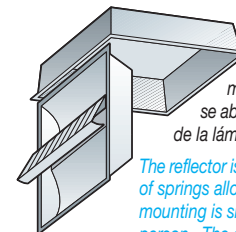

Application

General lighting for offices, banks, public spaces and others.

MOD	A	B	C	Kg.	Vol/m³
RE-DFD 1x36	597	597	130	6,9	0,0537
RE-DFD 1x40	597	597	130	6,9	0,0537
RE-DFD 1x55	597	597	130	6,9	0,0537

Unidad de embalaje 1 - No. of fittings per box 1