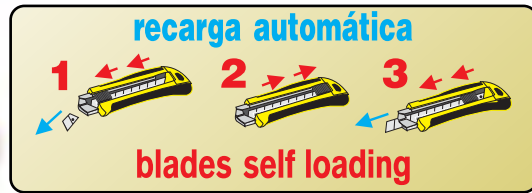

Cutters línea
elephant pro

Elephant pro line
cutters

Outils de coupe
ligne elephant pro

Coltelli linea
elephant pro

Top Quality

Ref.							€
918	18 mm	8	ABS+Elast.	●	12	8421411013502	

Top Quality

Ref.							€
913	18 mm	3	ABS+Elast.	●	12	8421411013519	