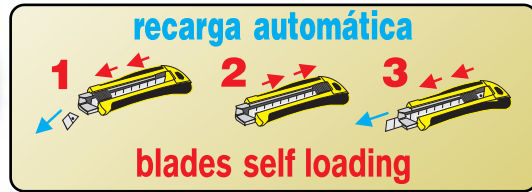

Cutters línea
elephant pro

Elephant pro line
cutters

Outils de coupe
ligne elephant pro

Coltelli linea
elephant pro

Top Quality

Ref.							€
918	18 mm	8	ABS+Elast.	●	12	8421411013502	

Top Quality

Ref.							€
913	18 mm	3	ABS+Elast.	●	12	8421411013519	

Top Quality

Ref.							€
925	25 mm	5	ABS+Elast.	●	6	8421411013533	

Top Quality

Ref.						€
909	9 mm	Metal	●	12	8421411013526	

Top Quality

Ref.					€
1083 PRO	18 mm	Caja (10)	1	8421411013588	
1083G PRO	18 mm	Caja (5)	1	8421411013571	
1025 PRO	25 mm	Caja (5)	1	8421411013564	
1021 PRO	18 mm	Caja (10)	1	8421411013557	
1011 PRO	9 mm	Caja (10)	1	8421411013540	

Triple arista de corte.
Triple edge of cut.
Triple bord de coupe.
Tripla bordo di taglio.