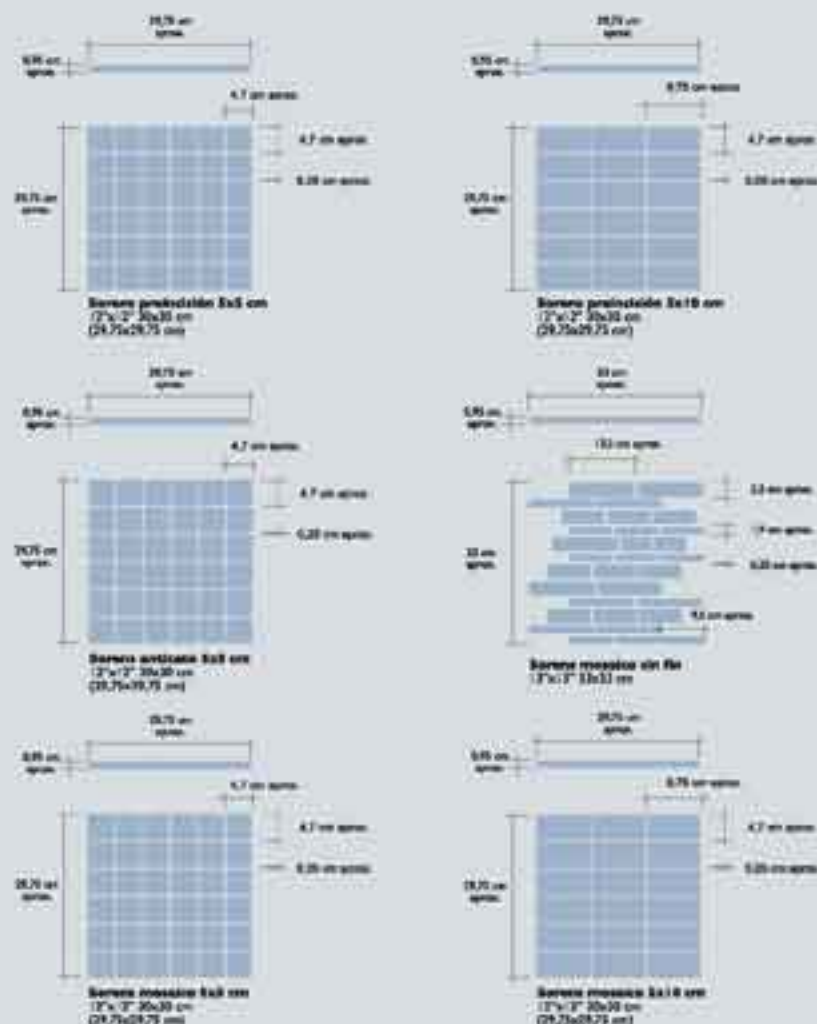

Steps. Gradini.

Corners. Angoli.

Special Pieces Pezzi Speciali