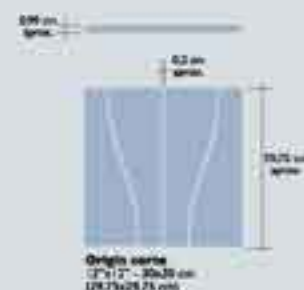

Steps. Gradini.

Corners. Angoli.

Special Pieces Pezzi Speciali