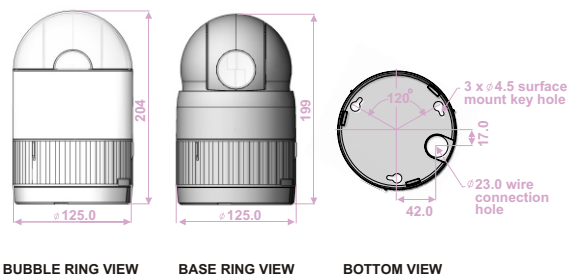

MODEL	HID2404SSE11X	HID2404HCE11X	HID2404HTE11X	HID2404SME11X	HID2404SLE11/10X
MODULE					
CCD Type	1/4" Type Ex-view CCD	1/4" Type Super HAD CCD	1/4" Type Super HAD CCD	1/4" Type Ex-view CCD	1/4" Type Super HAD CCD
Optical / Digital Zoom	26X/12X	23X/10X	22X/11X	18X/12X	18X/12X
Resolution (NTSC/PAL)	470/460TVL	470/470TVL	470/460TVL	470/460TVL	470/460TVL
Focal length	3.5mm~91mm	3.6mm~82.8mm	3.9mm~85.8mm	4.1mm~73.8mm	4.1mm~73.8mm
Min. Illumination					
-Normal (50IRE)	1.0 Lux	3.0 Lux	1.0 Lux	0.7 Lux	1.0 Lux
-Low Shutter (1/4(3))	0.07 Lux	-	0.02 Lux	-	-
-ICR on	0.15 Lux	0.2 Lux	-	0.05 Lux	-
-ICR on & Low Shutter	0.01 Lux	0.02 Lux	-	0.01 Lux	-
Image Stabilizer	NO	NO	NO	NO	NO
WDR	NO	YES	NO	NO	NO
ICR on	YES	YES	NO	YES	NO
Angle of View	3.5mm : 54.2° 91mm : 2.2°	3.6mm : 54° 82.8mm : 2.5°	3.9mm : 49° 85.8mm : 2.4°	4.1mm : 48° 73.8mm : 2.7°	4.1mm : 48° 73.8mm : 2.7°
DOME					
Panning angle (Optional)	360° continuous rotation				
Alarm (Optional)	8 inputs (NC/NO), 4 relay outputs				/ NO(HID2404SLE10X only)
Tilt angle	-10° ~ 90°				
Auto Scan	1 auto pan & 8 auto scan capability				
Preset	240 presets with individual dwell time				
Pattern	4 patterns (recording up to 240 sec)				
Tour	8 tours (consist of 32 functions/1tour)				
Max Speed	380°/sec				
Area Title	it can be divided 16 areas with 16 characters of title				
Privacy Zone	8 privacy zone masking (2 methods selectable : mark / video off)				

* Specifications subject to change without notice *

MOUNT OPTIONS

* BASIC