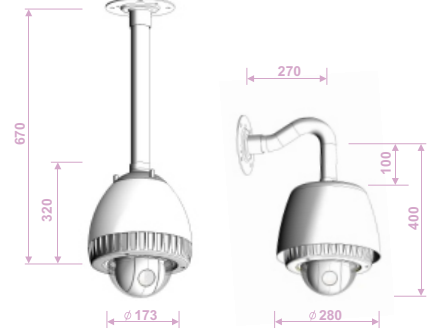

Fastrax Dome System

Speed Dome Color Camera

Fastrax III E

MAIN FEATURE

- 4.9-inch Acrylic bubble
- Up to 240 programmable preset positions
- Optional Manual/Auto Night shot and slow shutter function enhances
- Diagonal Scanning (Vector Scanning)
- Optional Indoor/Outdoor Pendant mount, flush mount, parapet mount and roof top mount
- Auto focus/Iris with Manual Override
- AC Line Lock (Remote Control)
- Quick Detachable (Hot Swap)
- Offset (Recalibration) of Preset Angle
- Data Up/Down load (Preset, Tour, Etc..)
- 8 Privacy Zone
- Easy DVR and multiplexer remote control
- 5" Color LCD keyboard

* Specifications subject to change without notice *

MOUNT OPTIONS

* BASIC

* PARAPET MOUNT & ROOF TOP MOUNT

* INDOOR/OUTDOOR HOUSING

* CEILING MOUNT

Unit : mm

SPECIAL FEATURE

Maximum 216~300zoom

optical zoom 18x, 22x, 23x, 26x and digital zoom 12x

Preset positioning

240 preset positions (with different settings for pan, tilt, zoom and focus)

Day and Night mode

intelligent selectable switching ICR (infrared cut filter)