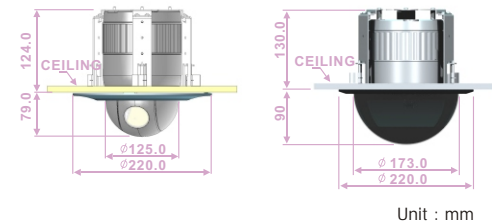

26x/23x/22x/18x

Optical Zoom Fastrax Dome System

Specifications

MODEL	HID2404SSE11X	HID2404HCE11X	HID2404HTE11X	HID2404SME11X	HID2404SLE11/10X
MODULE					
CCD Type	1/4" Type Ex-view CCD	1/4" Type Super HAD CCD	1/4" Type Super HAD CCD	1/4" Type Ex-view CCD	1/4" Type Super HAD CCD
Optical / Digital Zoom	26X/12X	23X/10X	22X/11X	18X/12X	18X/12X
Resolution (NTSC/PAL)	470/460TVL	470/470TVL	470/460TVL	470/460TVL	470/460TVL
Focal length	3.5mm~91mm	3.6mm~82.8mm	3.9mm~85.8mm	4.1mm~73.8mm	4.1mm~73.8mm
Min. Illumination					
-Normal (50IRE)	1.0 Lux	3.0 Lux	1.0 Lux	0.7 Lux	1.0 Lux
-Low Shutter (1/4(3))	0.07 Lux	-	0.02 Lux	-	-
-ICR on	0.15 Lux	0.2 Lux	-	0.05 Lux	-
-ICR on & Low Shutter	0.01 Lux	0.02 Lux	-	0.01 Lux	-
Image Stabilizer	NO	NO	NO	NO	NO
WDR	NO	YES	NO	NO	NO
ICR on	YES	YES	NO	YES	NO
Angle of View	3.5mm : 54.2° 91mm : 2.2°	3.6mm : 54° 82.8mm : 2.5°	3.9mm : 49° 85.8mm : 2.4°	4.1mm : 48° 73.8mm : 2.7°	4.1mm : 48° 73.8mm : 2.7°
DOME					
Panning angle (Optional)	360° continuous rotation				
Alarm (Optional)	8 inputs (NC/NO), 4 relay outputs				/ NO(HID2404SLE10X only)
Tilt angle	-10° ~ 90°				
Auto Scan	1 auto pan & 8 auto scan capability				
Preset	240 presets with individual dwell time				
Pattern	4 patterns (recording up to 240 sec)				
Tour	8 tours (consist of 32 functions/1tour)				
Max Speed	380°/sec				
Area Title	it can be divided 16 areas with 16 characters of title				
Privacy Zone	8 privacy zone masking (2 methods selectable : mark / video off)				

* Specifications subject to change without notice *

MOUNT OPTIONS

* BASIC

* PARAPET MOUNT & ROOF TOP MOUNT

* INDOOR/OUTDOOR HOUSING

* CEILING MOUNT

Unit : mm

SPECIAL FEATURE

Maximum 216~300zoom

optical zoom 18x, 22x, 23x, 26x and digital zoom 12x

Preset positioning

240 preset positions (with different settings for pan, tilt, zoom and focus)

Day and Night mode

intelligent selectable switching ICR (infrared cut filter)