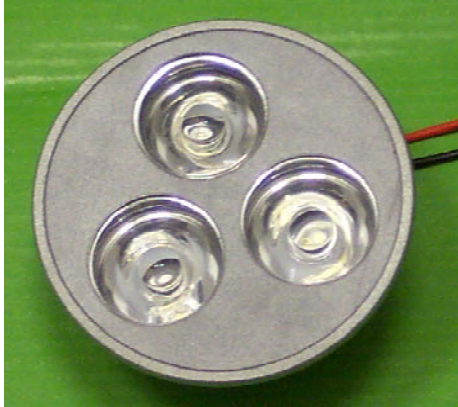

Luminaire heads with 1W High Power LED

49 mm diameter 29 mm high

L 49 x W 40 x H 20 mm

95 mm diameter 28 mm high

L 85 x W 40 x H 22 mm

110 mm diameter 40 mm high

L 103 x W 67 x H 30 mm

**Decorative light in the interior
with LEDs in the colours red, green, blue**

Strips with 30 LED L 250mm W 16mm H 8mm incl. connecting plug

Suitable for constant supply voltage of 24VDC

RGB Colour Control with LED Strip

LED Driver with constant output voltage of 24VDC and a shared load operation of 1—100W.

3 colour RGB colour control for a constant input voltage of 24VDC. 3 channel output with PWM signal For control of our LED strips.

There are 8 different permanently controlled colour programmes to be adjusted in 8 different cycle times.