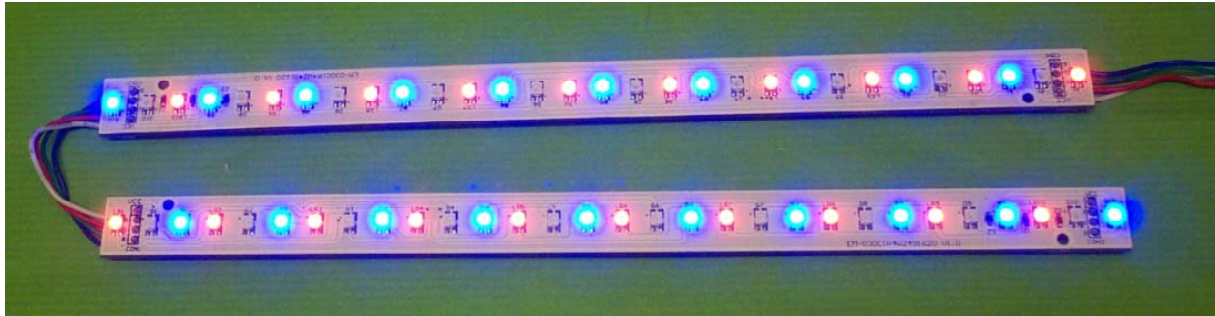

Luminaire heads with 1W High Power LED

49 mm diameter 29 mm high

L 49 x W 40 x H 20 mm

95 mm diameter 28 mm high

L 85 x W 40 x H 22 mm

110 mm diameter 40 mm high

L 103 x W 67 x H 30 mm

**Decorative light in the interior
with LEDs in the colours red, green, blue**

Strips with 30 LED L 250mm W 16mm H 8mm incl. connecting plug

Suitable for constant supply voltage of 24VDC

RGB Colour Control with LED Strip

LED Driver with constant output voltage of 24VDC and a shared load operation of 1—100W.

3 colour RGB colour control for a constant input voltage of 24VDC. 3 channel output with PWM signal For control of our LED strips.

There are 8 different permanently controlled colour programmes to be adjusted in 8 different cycle times.