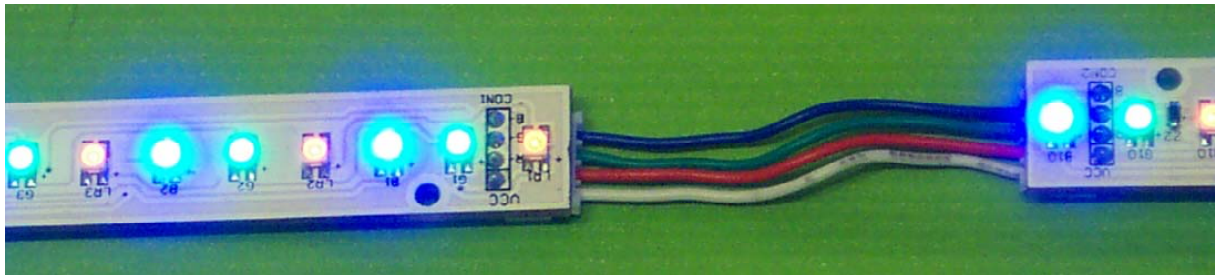

Luminaire heads with 1W High Power LED

49 mm diameter 29 mm high

L 49 x W 40 x H 20 mm

95 mm diameter 28 mm high

L 85 x W 40 x H 22 mm

110 mm diameter 40 mm high

L 103 x W 67 x H 30 mm

**Decorative light in the interior
with LEDs in the colours red, green, blue**

Strips with 30 LED L 250mm W 16mm H 8mm incl. connecting plug

Suitable for constant supply voltage of 24VDC

RGB Colour Control with LED Strip

LED Driver with constant output voltage of 24VDC and a shared load operation of 1—100W.

3 colour RGB colour control for a constant input voltage of 24VDC. 3 channel output with PWM signal For control of our LED strips.

There are 8 different permanently controlled colour programmes to be adjusted in 8 different cycle times.