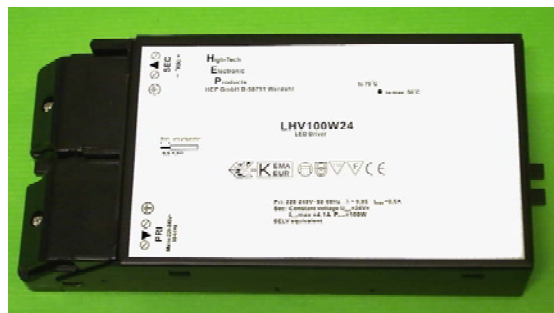

Luminaire heads with 1W High Power LED

49 mm diameter 29 mm high

L 49 x W 40 x H 20 mm

95 mm diameter 28 mm high

L 85 x W 40 x H 22 mm

110 mm diameter 40 mm high

L 103 x W 67 x H 30 mm

**Decorative light in the interior
with LEDs in the colours red, green, blue**

Strips with 30 LED L 250mm W 16mm H 8mm incl. connecting plug

Suitable for constant supply voltage of 24VDC

RGB Colour Control with LED Strip

LED Driver with constant output voltage of 24VDC and a shared load operation of 1—100W.

3 colour RGB colour control for a constant input voltage of 24VDC. 3 channel output with PWM signal For control of our LED strips.

There are 8 different permanently controlled colour programmes to be adjusted in 8 different cycle times.