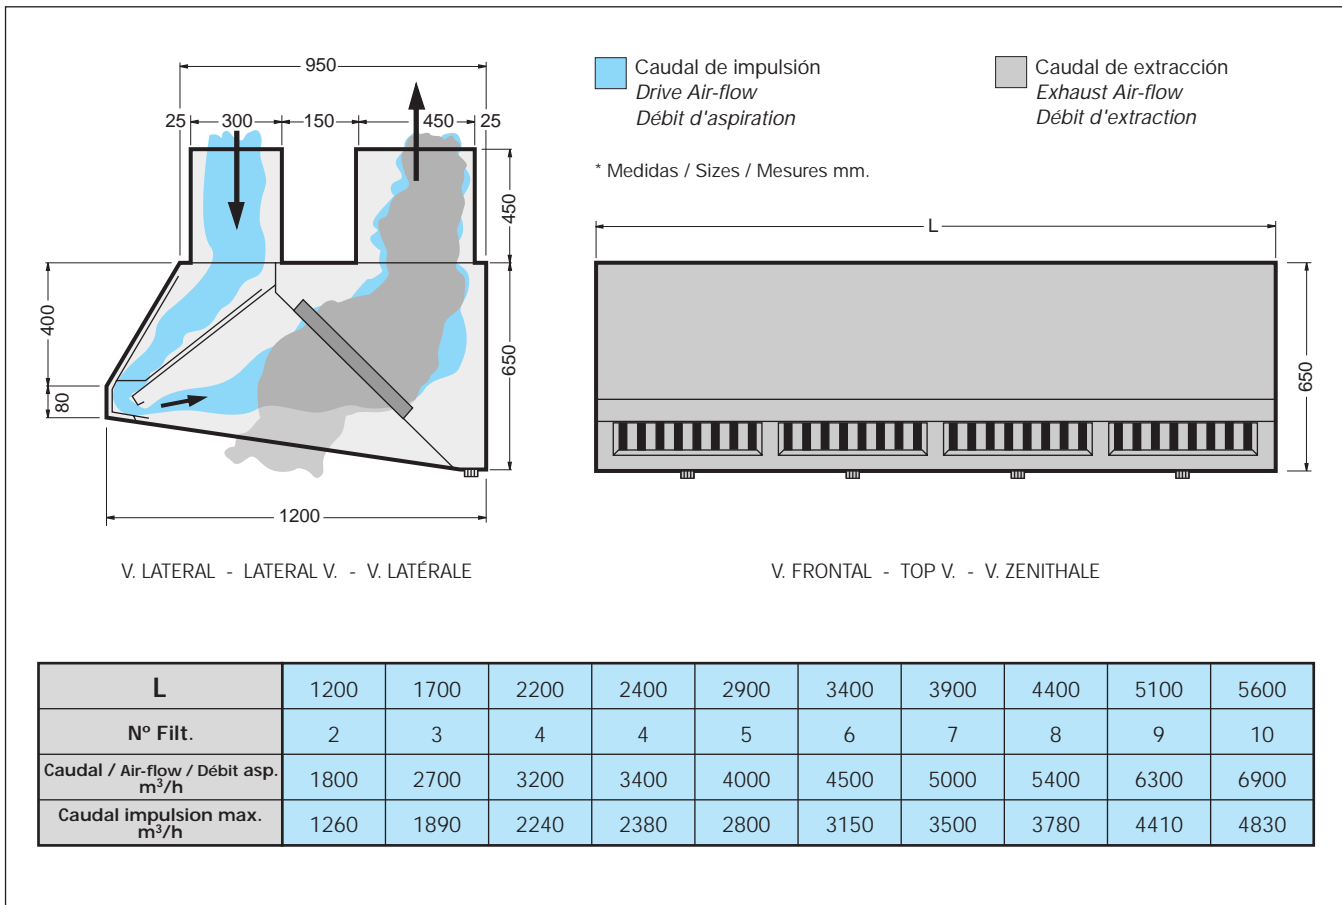

# CAMPANA INDUCTORA PARED / WALL INDUCTION HOOD / HOTTE INDUCTRICE ADOSSÉE

# CAMPANA INDUCTORA CENTRAL / CEILING INDUCTION HOOD / HOTTE INDUCTRICE CENTRALE