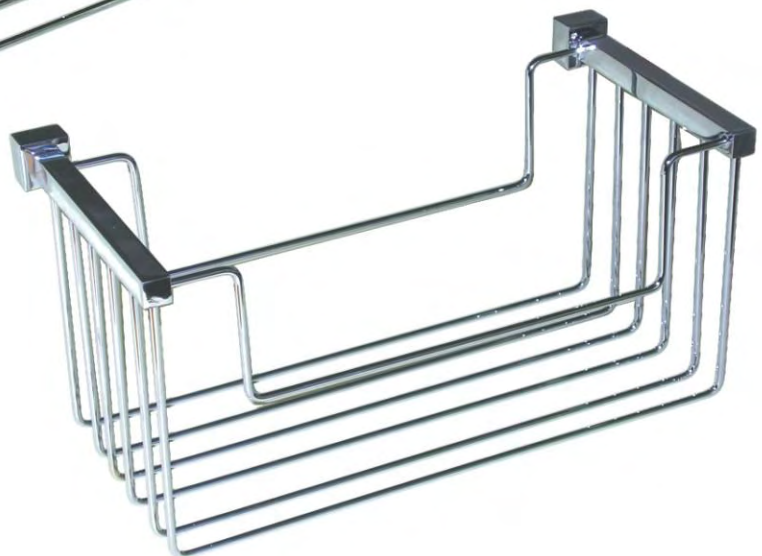

# complements

**Ref.030**

Sabonera petita  
Repisa jabonera pequeña  
Small soap dish shelf  
190x150x7 mm.

**Ref.031**

Sabonera petita fonda  
Repisa jabonera pequeña honda  
Small soap dish shelf  
190x150x14 mm.

**Ref.032**

Sabonera rectangular  
Repisa jabonera rectangular  
Soap dish shelf rectangle  
240x150x7 mm.

**Ref.033**

Sabonera rectangular fonda  
Repisa jabonera rectangular honda  
Soap dish shelf rectangle  
240x150x14 mm.

# complements

**Ref.034**

Sabonera raonera mitjana  
Repisa jabonera rincón mediana  
Soap dish corner shelf  
240x240x7 mm.

**Ref.035**

Sabonera raonera fonda  
Repisa jabonera rincón honda  
Soap dish corner shelf  
240x240x14 mm.