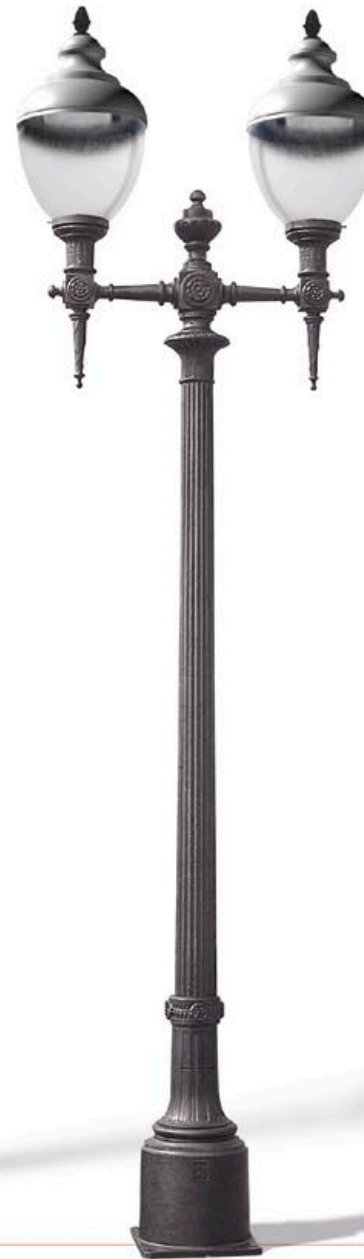

Cast Iron
Fundición de hierro

SERIES / SERIES	L (mm)	N (mm)	Bolts / Pernos (mm)
CRA-22	470	400	4 of Ø22x600

110

ROS
STREET LIGHTING SOLUTIONS
www.roslighting.com

4
3
2
1
0

DRA/LC-057-2

DRA/LC-058-2

HISTORICAL CENTERS
CENTROS HISTÓRICOS