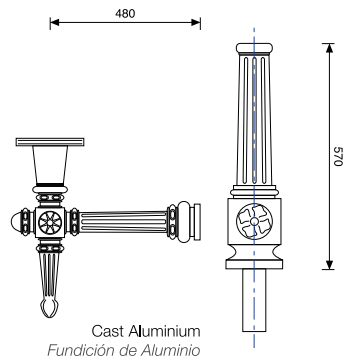

ADR-40 / BRA-43