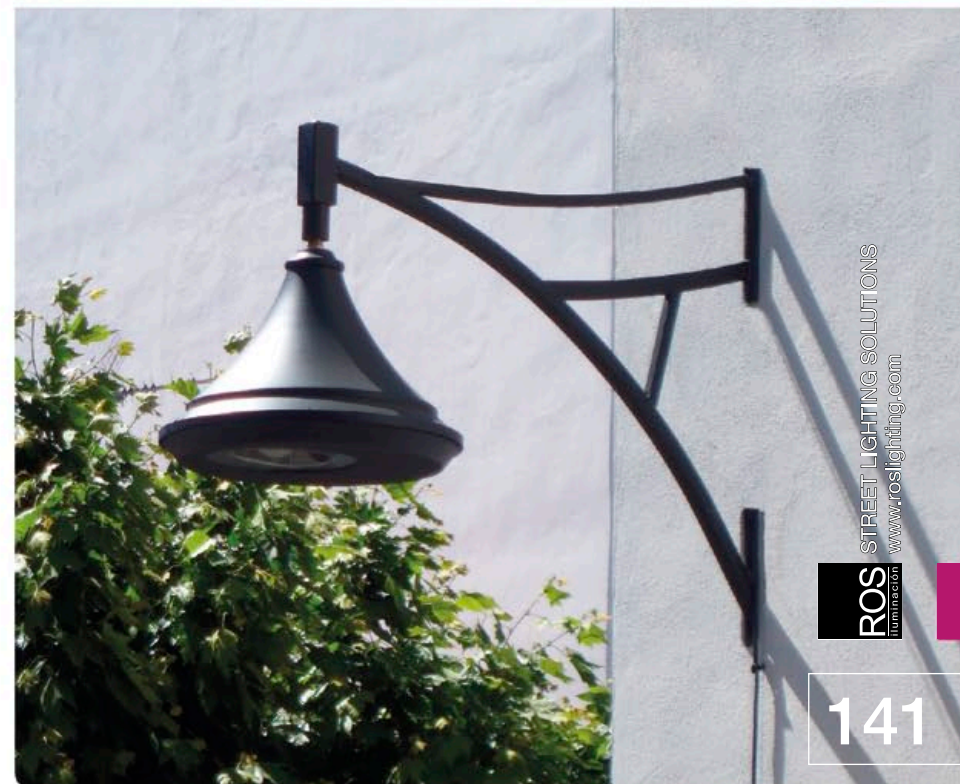

STREET LIGHTING SOLUTIONS
www.roslighting.com

ROS
LIGHTING