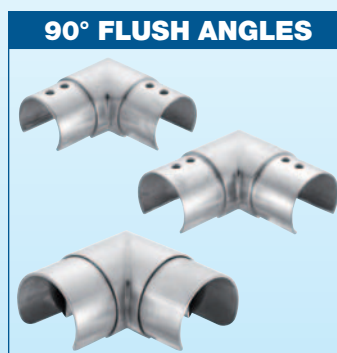

Further accessories:

➤ In addition to this new products' range, SADEV also offers standard handrail brackets systems for handrails on wall or glass.