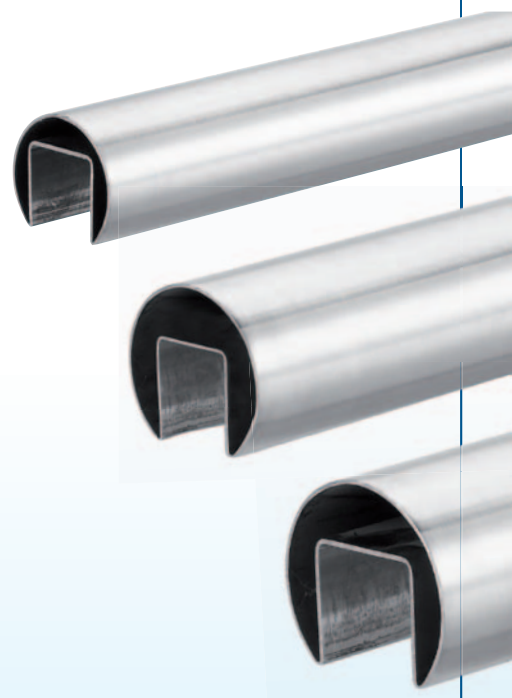

SADEV®

ARCHITECTURAL GLASS SYSTEMS

HANDRAILS ACCESSORIES

QUALITY AT THE MOST COMPETITIVE PRICE

- Tubes made in **304 stainless steel**, dull polished GR400.
- SADEV U-profile tubes are **15 to 20% less expensive than competitors.**
- Products on stock, **available in 48 hours !**

| | |
|--|---|
|  | Ø 42,4 mm / Ø 1-11/16 inch For a 12 to 21.52 mm (1/2 to 13/16 inch) glass thickness, with seal Price for a 5 meters' length (16,4 feet) |
|  | Ø 48,3 mm / Ø 1-7/8 inch For a 12 to 25.52 mm (1/2 to 1 inch) glass thickness, with seal Price for a 5 meters' length (16,4 feet) |
|  | Ø 60,3 mm / Ø 2-3/8 inch For a 12 to 31.52 mm (1/2 to 1-1/4 inch) glass thickness, with seal Price for a 5 meters' length (16,4 feet) |

Further accessories:

➤ In addition to this new products' range, SADEV also offers standard handrail brackets systems for handrails on wall or glass.