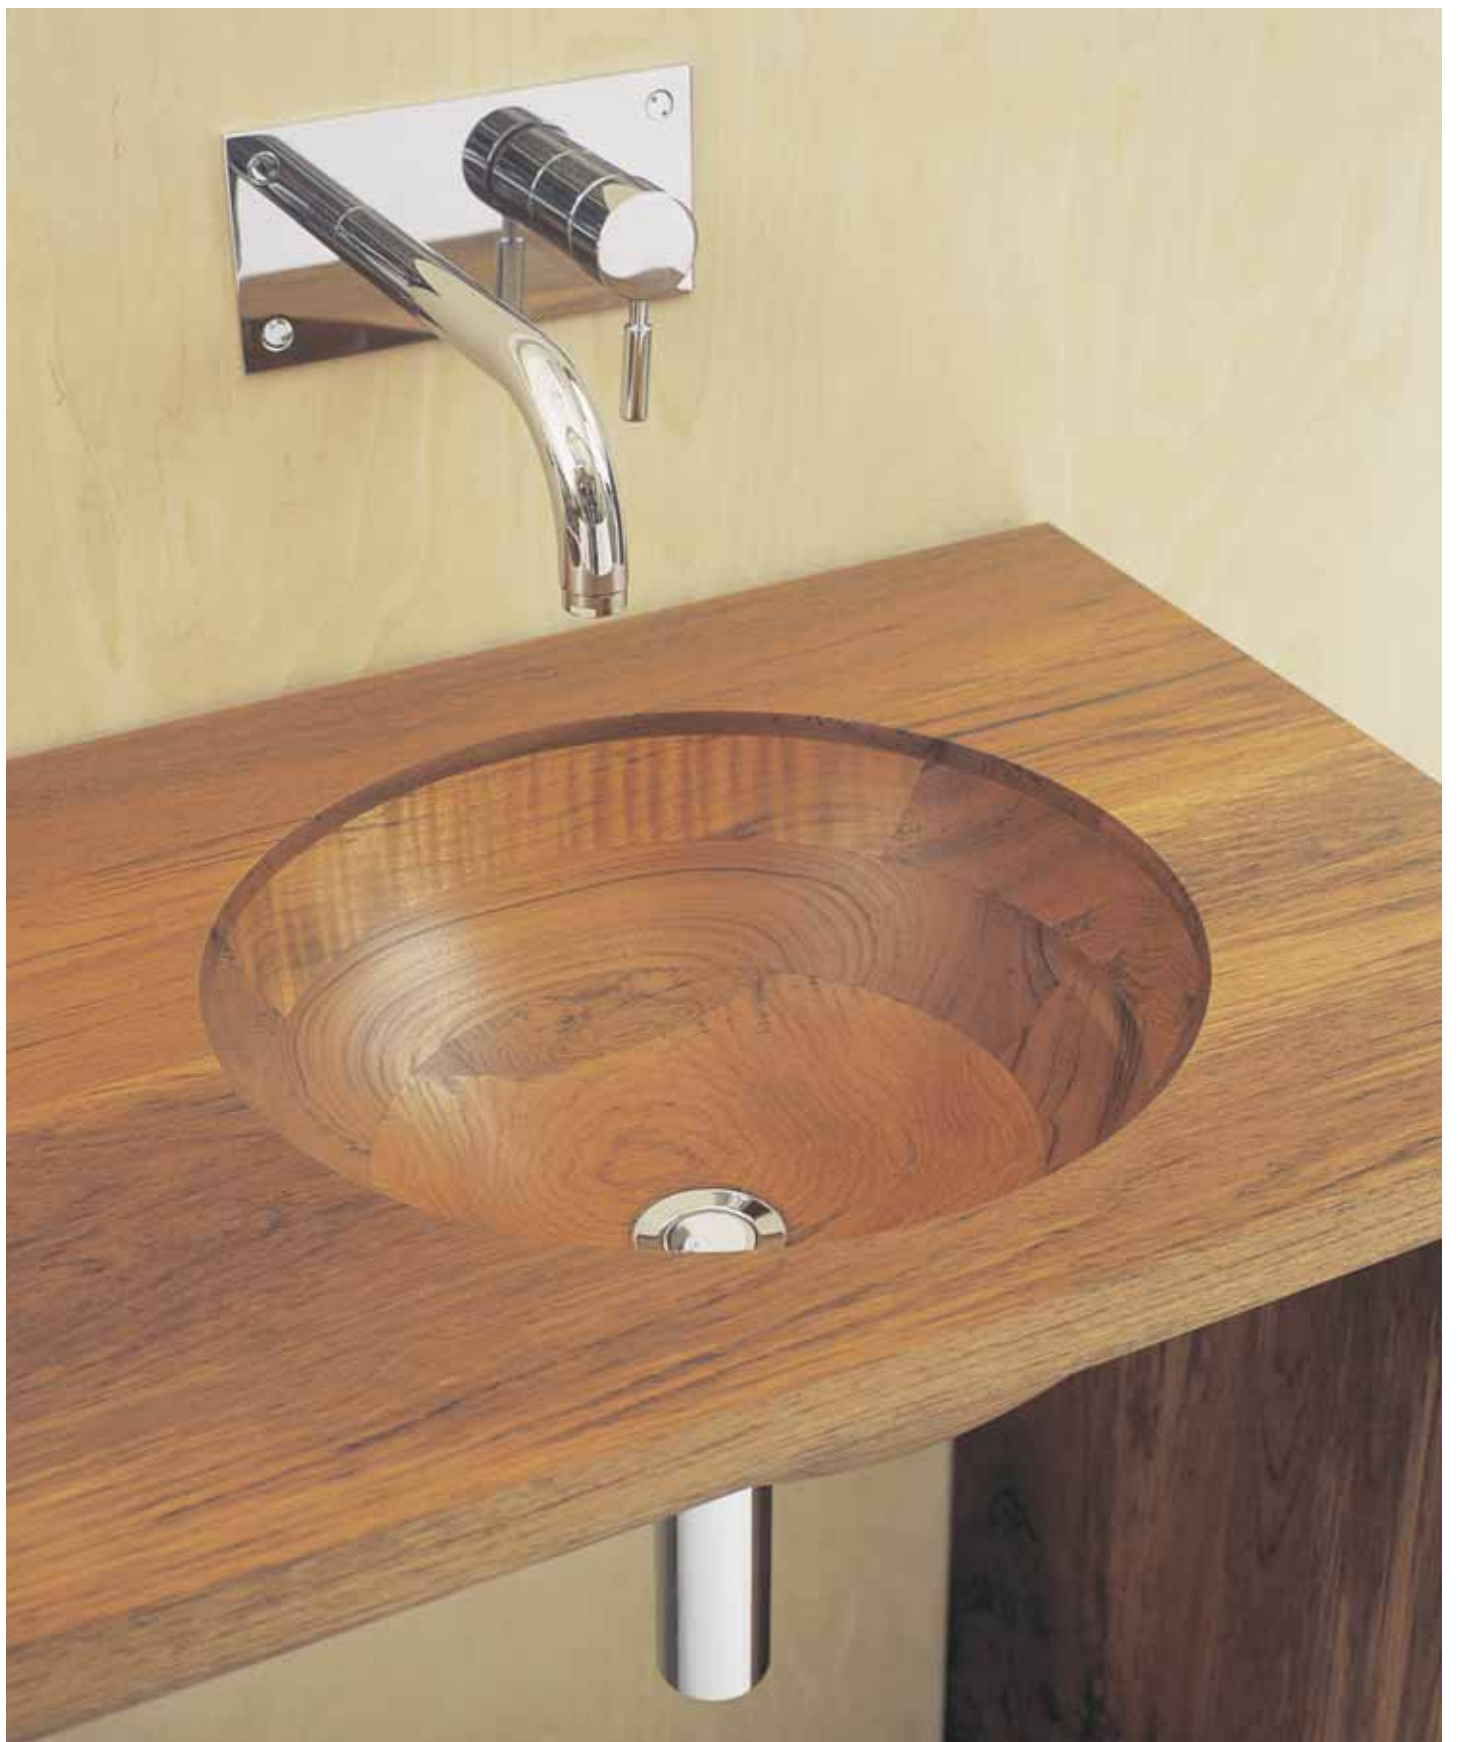

HELIO puede utilizarse por sí solo o integrarse en una encimera.

Our HELIO baths are extraordinary pieces of timber engineering.

Always made to individual order, each one is unique, made precisely to your specification.

The HELIO basin can be used on its own or be incorporated into a wash stand.

FUSION

Fusion es un lavabo **elegante**, disponible en configuraciones **individuales, dobles o triples**.

Combina elementos de los diseños **GEO** y **HELIO**.