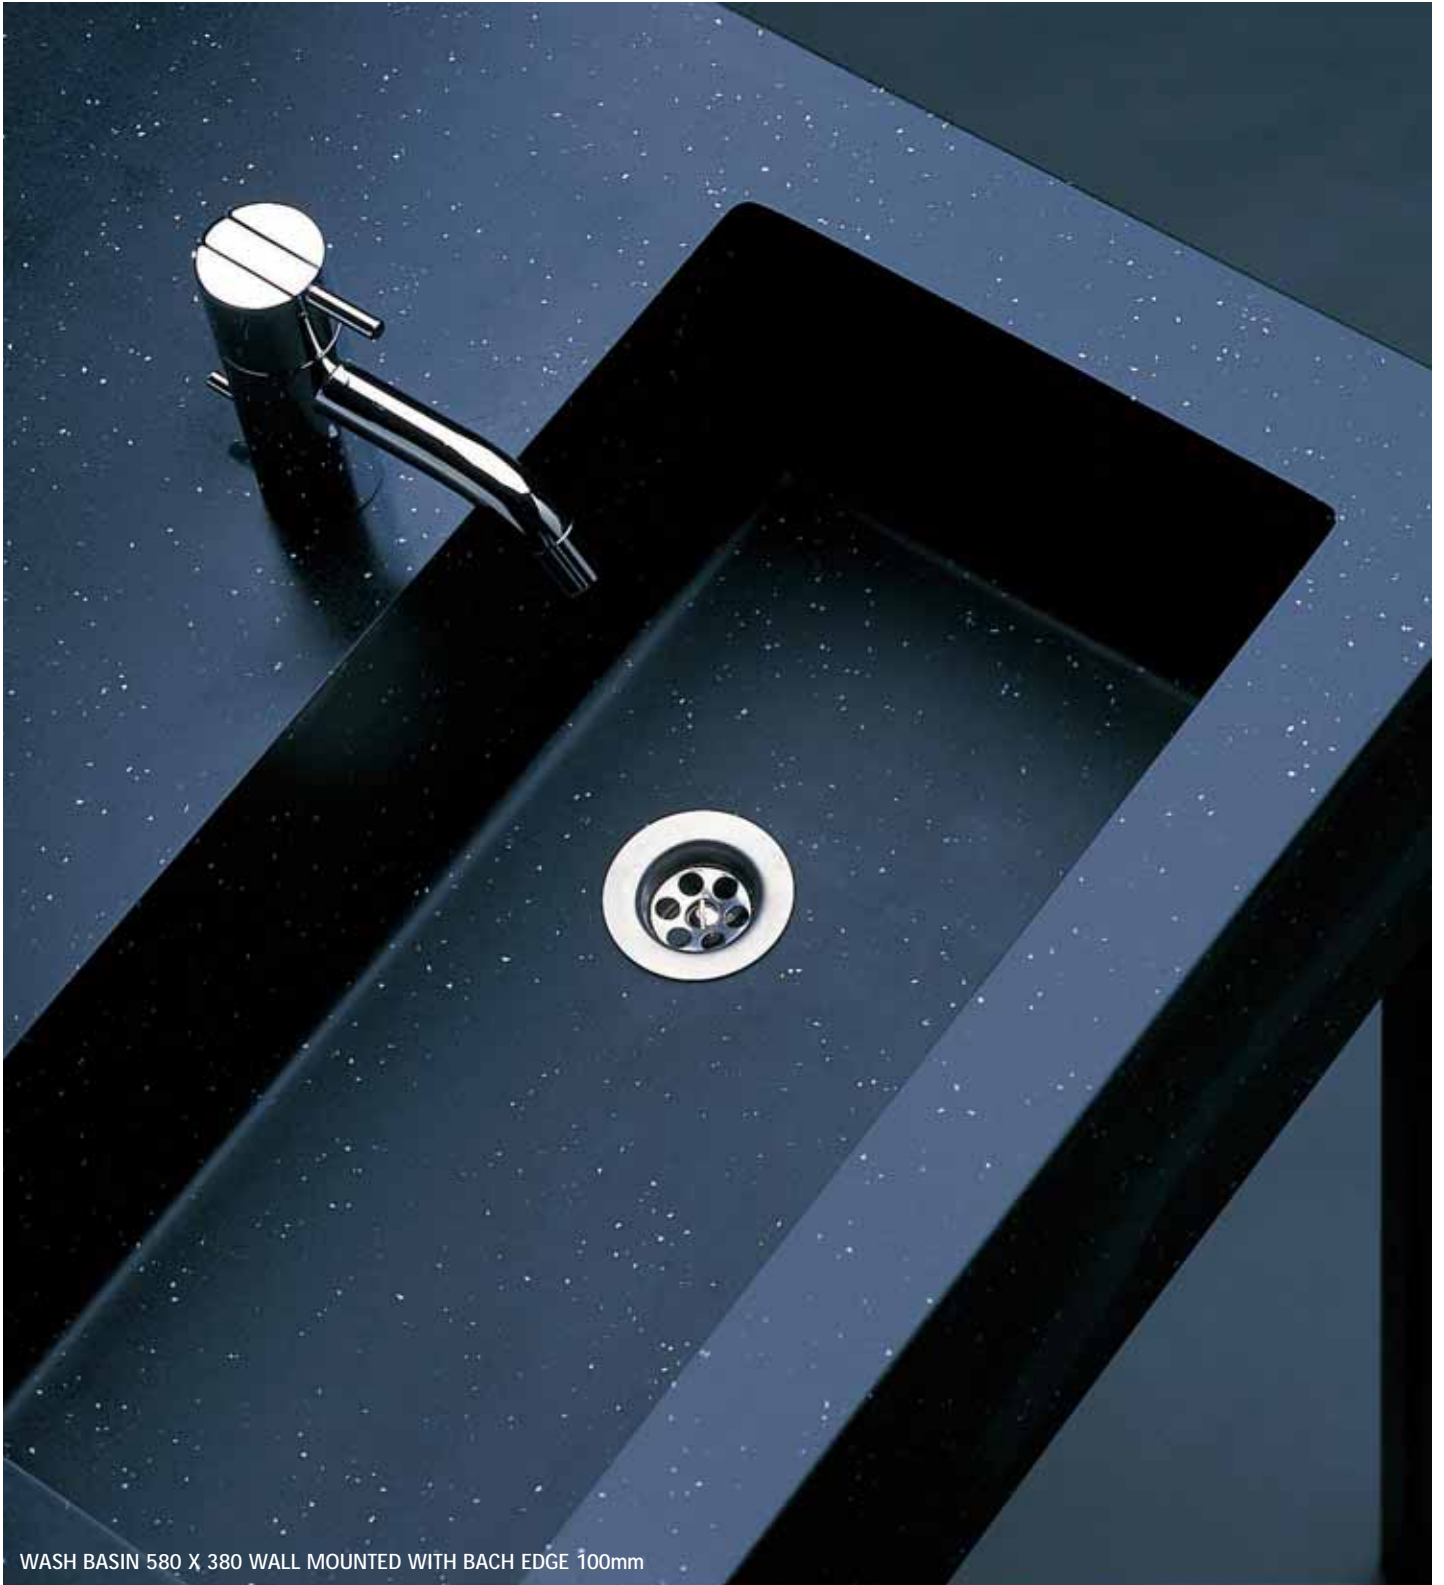

PURO SPA

PURO SPA BATH

BLOCK BATH TUB

BLOCK BATH TUB ROUND SINK

BLOCK BATH TUB

BLOCK BATH TUB ROUND SINK
INTERIOR DESIGN BY PIET BOON

LAVABOS

WASH BASINS