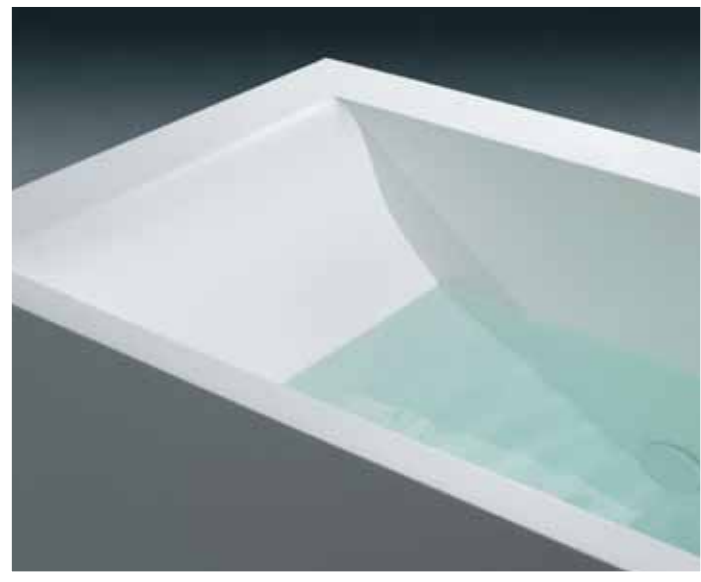

PURO SPA

PURO SPA BATH

BLOCK BATH TUB

BLOCK BATH TUB ROUND SINK

BLOCK BATH TUB

BLOCK BATH TUB ROUND SINK
INTERIOR DESIGN BY PIET BOON

LAVABOS

WASH BASINS