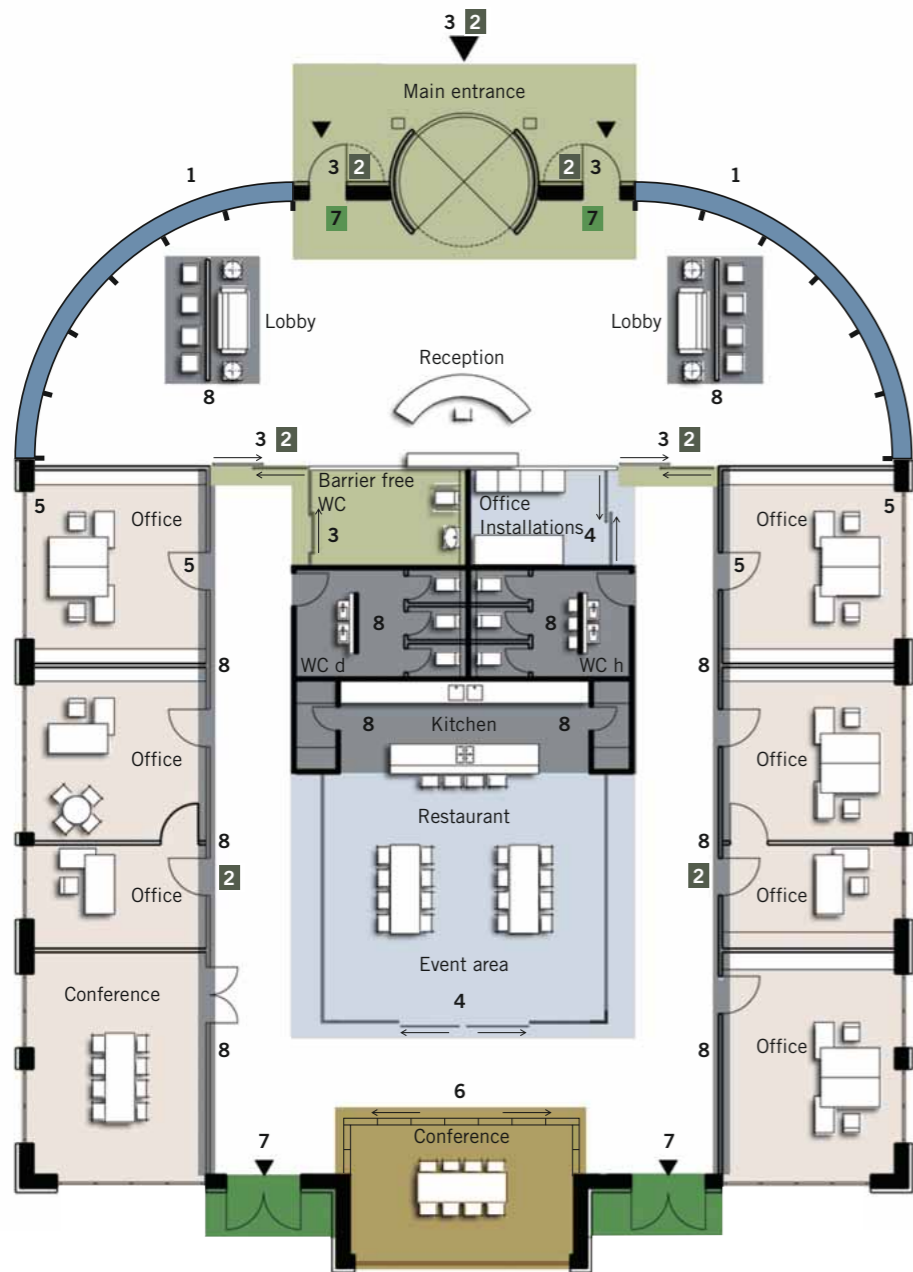

Example layout

- 1 Façade systems
- 2 Access control and time acquisition
- 3 Door automation
- 4 Sliding glass doors and glass partitions
- 5 Window and swing door fittings
- 6 Operable partitions
- 7 Emergency exit
- 8 Fixed glass partitions

The DORMA model office. The basic essentials.

Multiple solutions for office buildings.

The DORMA model office shows in condensed form how smart product solutions can be combined to achieve

the desired level of both functionality and aesthetic elegance. Colour-coded application groups and easy search criteria have been included for clarity and orientation.

Façade systems	Page
Systems for engineered glass constructions	
LOOP	6
RODAN	6

Access control and time acquisition	
Access control	
KTV Secure	8
Revolving door combined with an access control system	
XS cylinders	9
Profile cylinders with integrated access control function	
XS fittings	9
Access control for interior doors integrated in the door furniture	
Access reader of System 55 Design	9
Access control software	
MATRIX	9
Time acquisition	
M6 time acquisition terminal	9

Door automation	
Automatic sliding door operators	
ES 200	10-13
CS 80 MAGNEO	11, 14

Automatic swing door operators	
ED 100/250	10
PORTEO door assistant	11

Revolving doors	
KT	13
Contactless door activation	
Magic Switch	11
Wall sensor for contactless opening of automatic doors	

Sliding glass doors and glass partitions	
Fittings for sliding glass doors	
MANET	16, 17
AGILE 150	17
Glass partitions	
MSTS 5000 Vario	22

Window and swing door fittings	Page
Window handles	
FE 8870	18
Lever handles	
Premium lever handle series	16, 18, 24
Door closers	
TS 93 System	18
TS 97	18
Toughened glass swing door fittings	
MANET	14
OFFICE glass door fittings	16, 19

Operable partitions	
Operable, sound-insulating partitions	
MOVEO	22, 23
MOVEO Glass	20, 21

Emergency escape systems	
Panic hardware	
PHA 2000	24
Emergency escape locks	
SVP locks	24
Emergency exit control	
TMS Standard	25
System for emergency exit control and door management	

Fixed glass partitions	
Partitions of glass	
CRISTALLO	
Fittings for glass partitions	
MANET	14, 15

Photo Credits:

Nick Bowers, Australia (P. 16/17 top);
Mario Carrieri, Italy (P. 22/23 top);
Carlos Gueller Fotografia Ltda., Brazil (P. 6/7 top);
Max Hampel, Germany (P. 18/19 top);
Karin Hessmann Fotodesign, Germany (P. 14/15 top);
Peter Leach, USA (P. 16 bottom); Jörg F. Müller,
Germany (P. 21 right); Alexey Naroditskiy,
Russia (P. 20/21 top); Mike Pawley, South Africa
(P. 12/13 top); Pregolato & Kusuki estúdio
fotografico, Brazil (P. 10/11 top); Karsten Rabas,
Germany (P. 8/9 top left, P. 11 bottom left, P. 12/13
bottom, P. 14 bottom); Stefan Schilling, Germany
(P. 9 right, P. 24/25 top); Teamfoto Marquardt,
Germany (P. 9 bottom, P. 24 bottom)