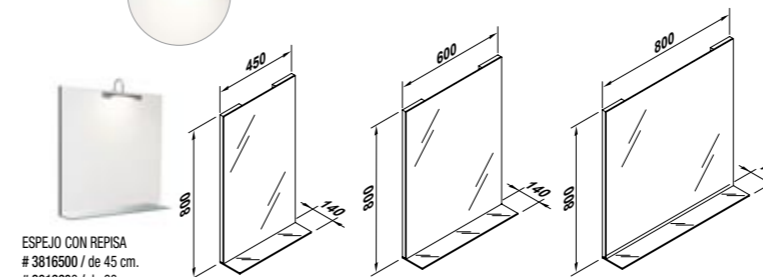

LUMINARIA OPCIONAL # 3857600
OPTIONAL LUMINAIR

ESPEJO CON REPISA
3816500 / de 45 cm.
3816600 / de 60 cm.
3816700 / de 80 cm.
MIRROR WITH SHELVE