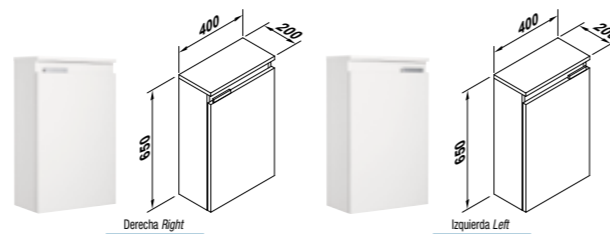

COLUMNA BAJA
LOW TOWER CABINET

	IZQDA. LEFT	DER. RIGHT
MODULO COLUMNA / COLUMN UNIT	# 3816000	# 3816000
KIT ENCIMERA + PUERTAS BLANCO / OVERCOUNTER KIT + WHITE DOORS	# 3815501	# 3815601
KIT ENCIMERA + PUERTAS ROBLE DECAPÉ / OVERCOUNTER KIT + STRIPPING OAK DOORS	# 3815575	# 3815675
KIT ENCIMERA + PUERTAS ROJO / OVERCOUNTER KIT + RED DOORS	# 3815564	# 3815664