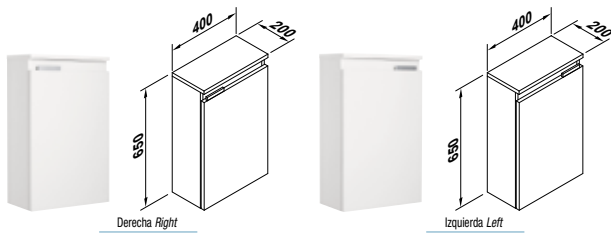

## EMMA BASIC

TRES ACABADOS / THREE FINISHED

MUEBLE LAVABO 45 x 35 / 60 x 45 / 80 x 45 cm.  
 45 x 35 / 60 x 45 / 80 x 45 cm. VANITY UNIT

MODULO BASE LAVABO / VANITY UNIT	45 x 35	60 x 45	80 x 45
KIT ENCIMERA + PUERTAS BLANCO / OVERCOUNTER KIT + WHITE DOORS	# 3814500	# 3814600	# 3814700
KIT ENCIMERA + PUERTAS ROBLE DECAPÉ / OVERCOUNTER KIT + STRIPPING OAK DOORS	# 3815001	# 3815100	# 3815200
KIT ENCIMERA + PUERTAS ROJO / OVERCOUNTER KIT + RED DOORS	# 3815064	# 3815164	# 3815264

LOS MUEBLES EMMA BASIC SE SUMINISTRAN DESMONTADOS (MODULO ARMAZÓN / KIT ENCIMERA + PUERTAS)  
 EMMA BASIC FURNITURES ARE DELIVERED UNMOUNTED (FRAMEWORK / OVERCOUNTER KIT + DOORS)

TRES ACABADOS / THREE FINISHED